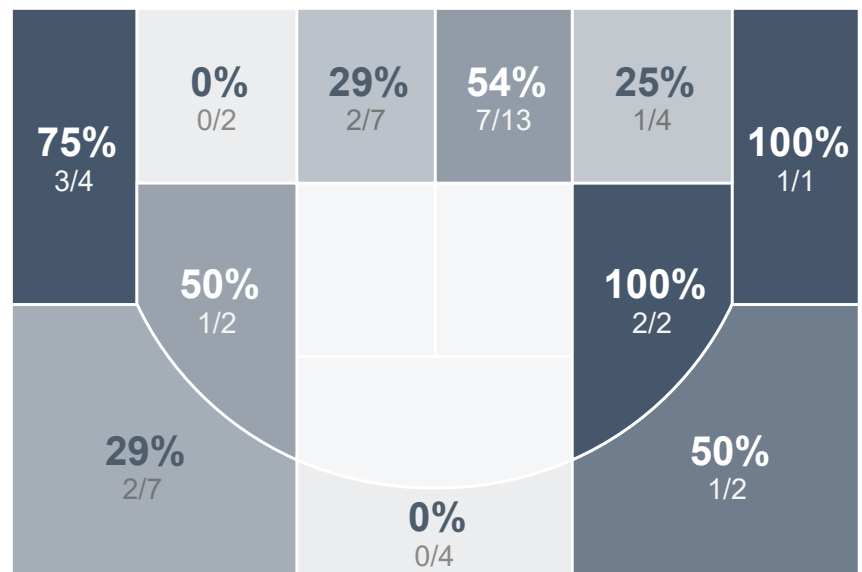

Dickinson High School