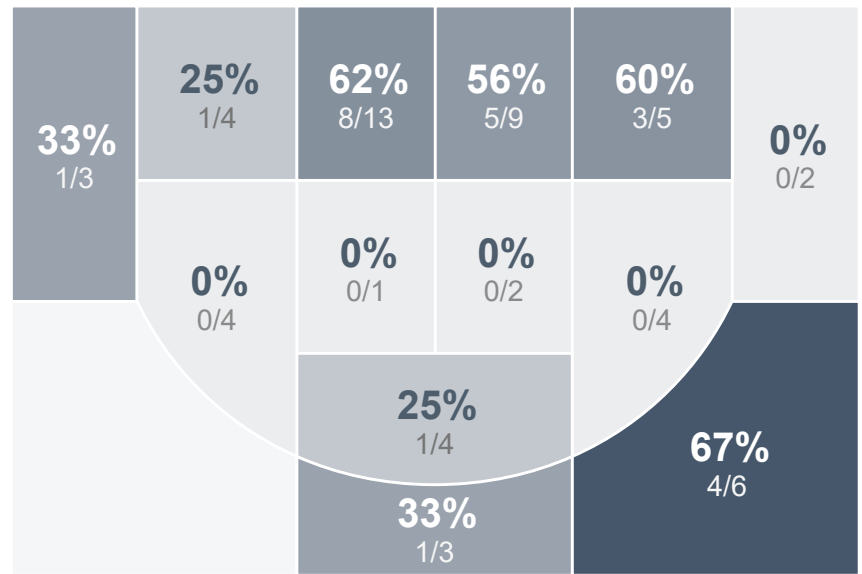

Watford City Girls Basketball