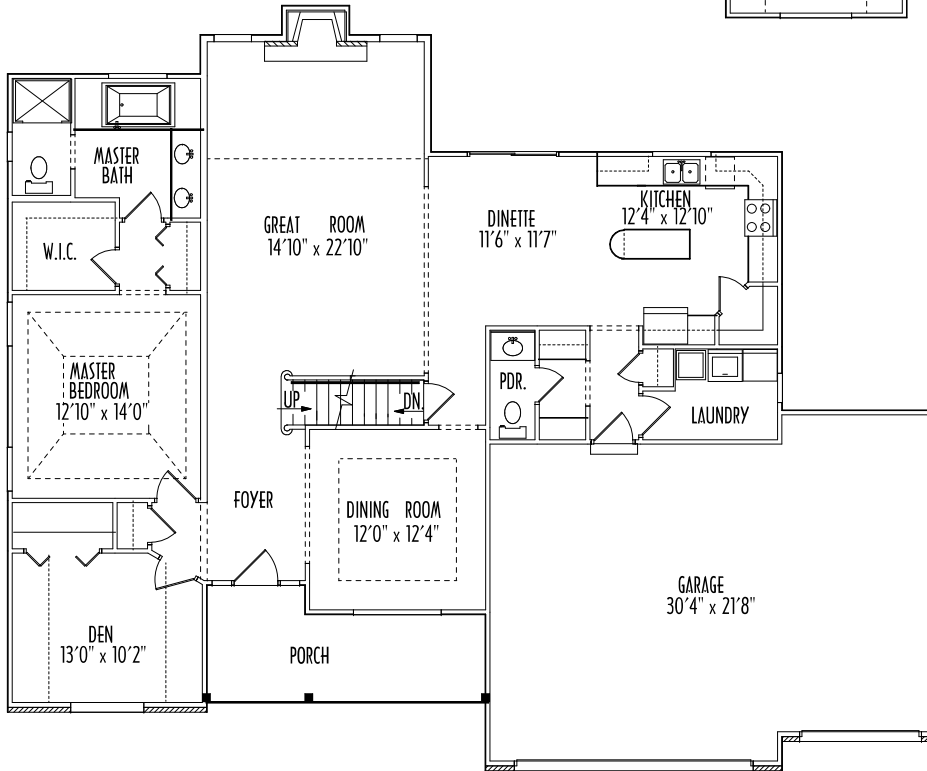

FIRST FLOOR