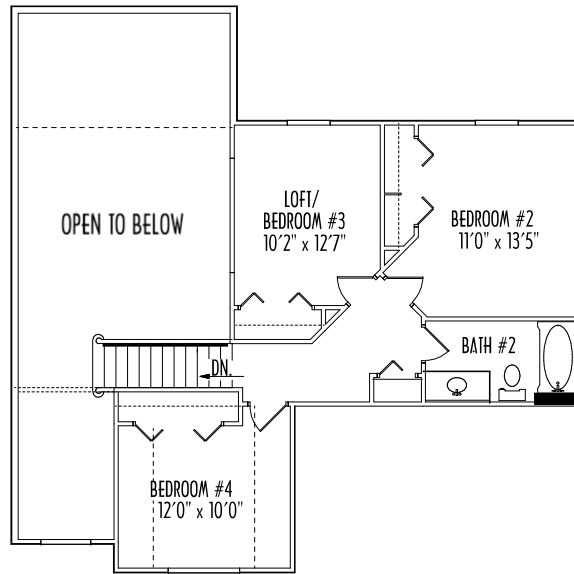

CAPE COD | 4 BED | 2.5 BATH | 2,392 SQ FT

SECOND FLOOR