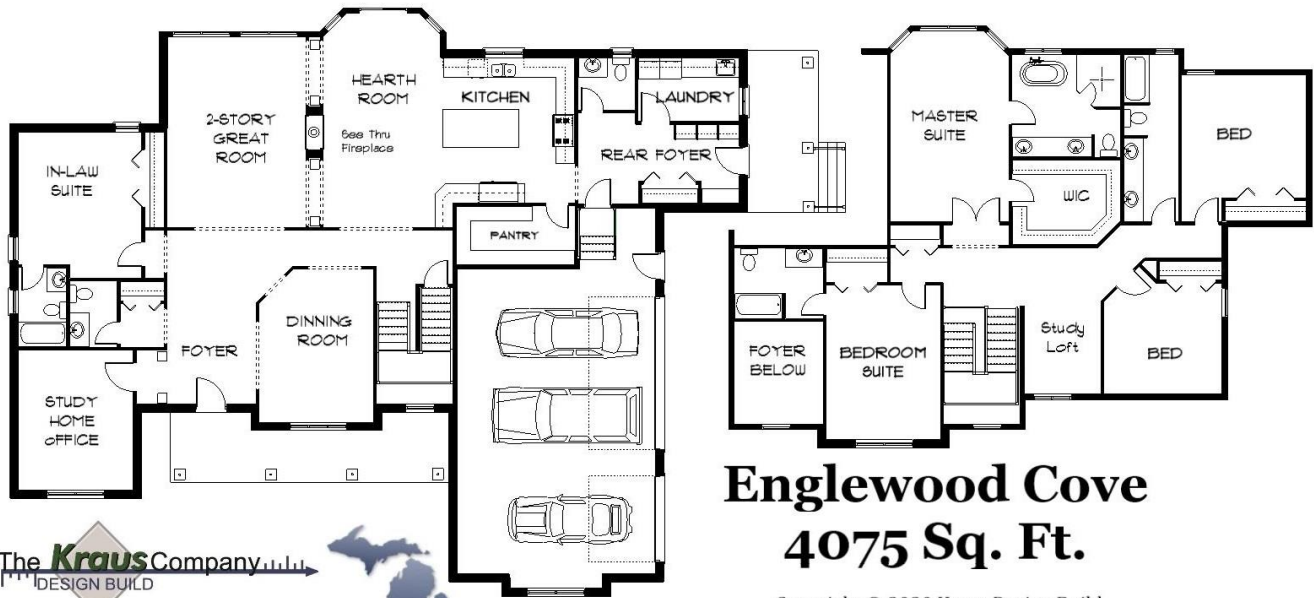

Your Land Your Style Your Home Your Way  
Design + Build = Your Best Value

[www.krausbuild.com](http://www.krausbuild.com)

**Englewood Cove**  
**4075 Sq. Ft.**

Copyright © 2020 Kraus Design Build  
All Rights Reserved

The **Kraus** Company  
DESIGN BUILD

248-972-5549

Setting the New Standard