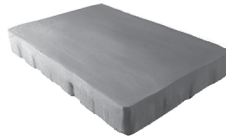

70 MM

50 MM

Small rectangle

Square

Large rectangle

Dimensions	Length	Width
Small rectangle	330 mm (13 in)	165 mm (6.5 in)
Square	330 mm (13 in)	330 mm (13 in)
Large rectangle	495 mm (19.5 in)	330 mm (13 in)

Aztec 70 mm

Pallet contains 9 layers

Specifications per pallet	Full cube	Small rectangle	Square	Large rectangle
Units/pallet	90	36	36	18
Weight/pallet	2,928 lbs/1,329 kg	-	-	-
Units/layer	-	4	4	2
Sq. ft./pallet	95.6	21	42.1	32.5
Stones/sq. ft.	-	1.7	0.85	0.56

LAYING PATTERNS FOR AZTEC STONES

Aztec 50 mm

Pallet contains 12 layers

Specifications per pallet	Full cube	Small rectangle	Square	Large rectangle
Units/pallet	120	48	48	24
Weight/pallet	2,803 lbs/1,272 kg	-	-	-
Units/layer	-	4	4	2
Sq. ft./pallet	127.4	28.2	56.5	42.7
Stones/sq. ft.	-	1.7	0.85	0.56