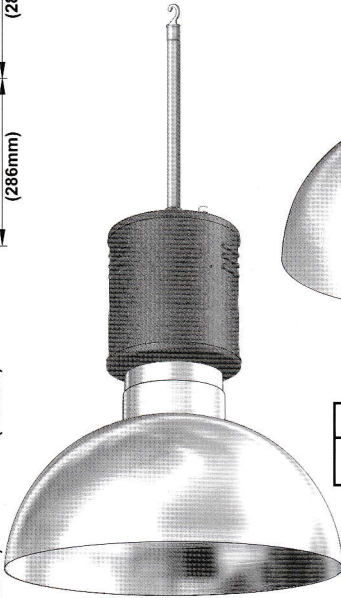

AMCO ANODIZED ALUMINUM HIGHBAY REFLECTOR

MODEL NO.
TH-100A

MODEL NO.
TH-100PA

MODEL NO.
TH-100

MODEL NO.
TH-100P

MAXIMUM WATTAGE: 500W

ANODIZED ALUMINUM HIGHBAY REFLECTOR WITH ACRYLIC COVER

POWDER COATING: GREEN OUTSIDE, WHITE INSIDE

MODEL NO.	A	B	C	D
AP-110-AH	66mm	100mm	155mm	10" (254mm)
AP-112-AH	66mm	100mm	180mm	12" (305mm)
AP-114-AH	66mm	140mm	203mm	14" (356mm)

MODEL NO.
C - 98 - GB

MODEL NO.
C - 97 - GB

MODEL NO.
C - 98 - G

MODEL NO.
C - 97 - G

MODEL NO.
B1-CL