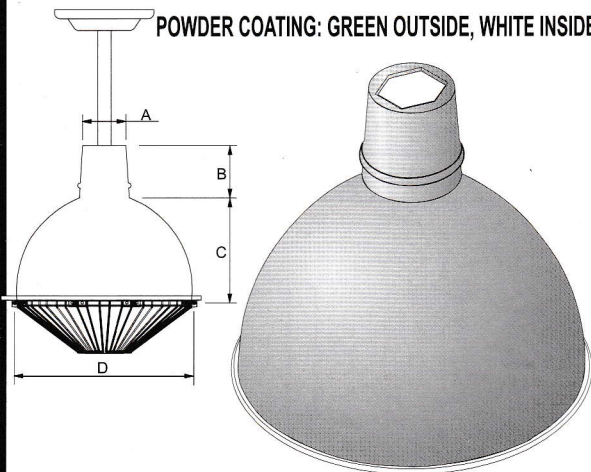

AMCO ANODIZED ALUMINUM HIGHBAY REFLECTOR

MODEL NO.
TH-100A

MODEL NO.
TH-100PA

MODEL NO.
TH-100

MODEL NO.
TH-100P

MAXIMUM WATTAGE: 500W

ANODIZED ALUMINUM HIGHBAY REFLECTOR WITH ACRYLIC COVER

POWDER COATING: GREEN OUTSIDE, WHITE INSIDE

MODEL NO.	A	B	C	D
AP-110-AH	66mm	100mm	155mm	10" (254mm)
AP-112-AH	66mm	100mm	180mm	12" (305mm)
AP-114-AH	66mm	140mm	203mm	14" (356mm)

MODEL NO.
C - 98 - GB

MODEL NO.
C - 97 - GB

MODEL NO.
C - 98 - G

MODEL NO.
C - 97 - G