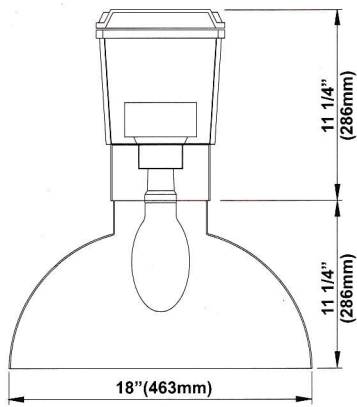

AMCO ANODIZED ALUMINUM HIGHBAY REFLECTOR

MODEL NO.
TH-100A

MODEL NO.
TH-100PA

MODEL NO.
TH-100

MODEL NO.
TH-100P

MAXIMUM WATTAGE: 500W

ANODIZED ALUMINUM HIGHBAY REFLECTOR WITH ACRYLIC COVER

POWDER COATING: GREEN OUTSIDE, WHITE INSIDE

MODEL NO.	A	B	C	D
AP-110-AH	66mm	100mm	155mm	10" (254mm)
AP-112-AH	66mm	100mm	180mm	12" (305mm)
AP-114-AH	66mm	140mm	203mm	14" (356mm)

MODEL NO.
C - 98 - GB

MODEL NO.
C - 97 - GB

MODEL NO.
C - 98 - G

MODEL NO.
C - 97 - G

MODEL NO.
B1-CL