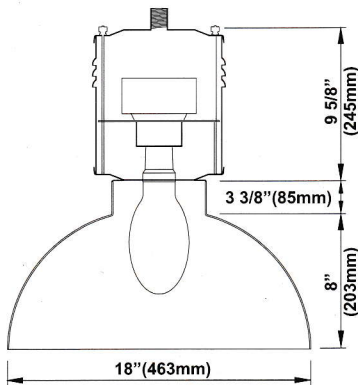

AMCO ANODIZED ALUMINUM HIGHBAY REFLECTOR

MODEL NO.
TH-100A

MODEL NO.
TH-100PA

MODEL NO.
TH-100

MODEL NO.
TH-100P

MAXIMUM WATTAGE: 500W

ANODIZED ALUMINUM HIGHBAY REFLECTOR WITH ACRYLIC COVER

POWDER COATING: GREEN OUTSIDE, WHITE INSIDE

MODEL NO.	A	B	C	D
AP-110-AH	66mm	100mm	155mm	10" (254mm)
AP-112-AH	66mm	100mm	180mm	12" (305mm)
AP-114-AH	66mm	140mm	203mm	14" (356mm)

MODEL NO.
C - 98 - GB

MODEL NO.
C - 97 - GB

MODEL NO.
C - 98 - G

MODEL NO.
C - 97 - G

MODEL NO.
B1-CL