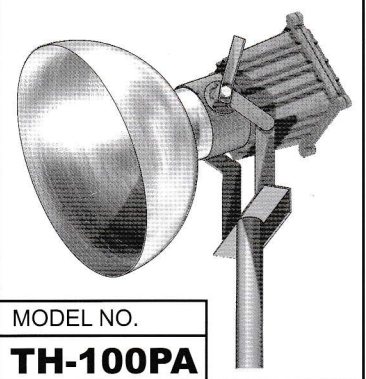

AMCO ANODIZED ALUMINUM HIGHBAY REFLECTOR

MODEL NO.
TH-100A

MODEL NO.
TH-100PA

MODEL NO.
TH-100

MODEL NO.
TH-100P

MAXIMUM WATTAGE: 500W

ANODIZED ALUMINUM HIGHBAY REFLECTOR WITH ACRYLIC COVER

POWDER COATING: GREEN OUTSIDE, WHITE INSIDE

MODEL NO.	A	B	C	D
AP-110-AH	66mm	100mm	155mm	10" (254mm)
AP-112-AH	66mm	100mm	180mm	12" (305mm)
AP-114-AH	66mm	140mm	203mm	14" (356mm)

MODEL NO.
C - 98 - GB

MODEL NO.
C - 97 - GB

MODEL NO.
C - 98 - G

MODEL NO.
C - 97 - G

MODEL NO.
B1-CL