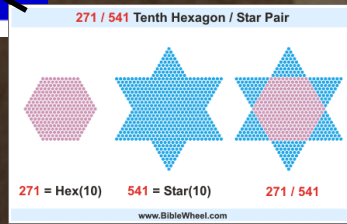

# 3RD TEMPLE COUNTDOWN

PROPHETIC OVERLAY BASED ON WORLD WARS PATTERNS

271 x 7

70 YEARS = 1948-2018 + 1 SABBATH CYCLE = 2025

NOTE: (70 AD + 1948 years = 2018)

Zionist Congress Flag

NATION CITY

TEMPLE?

1897 years

1967

2017

2ND TEMPLE

271 x 7

49 years + 1  
7+7+7+7+7+7+7+7

+ 1 Sabbath Cycle = 2024  
End of Church Age?