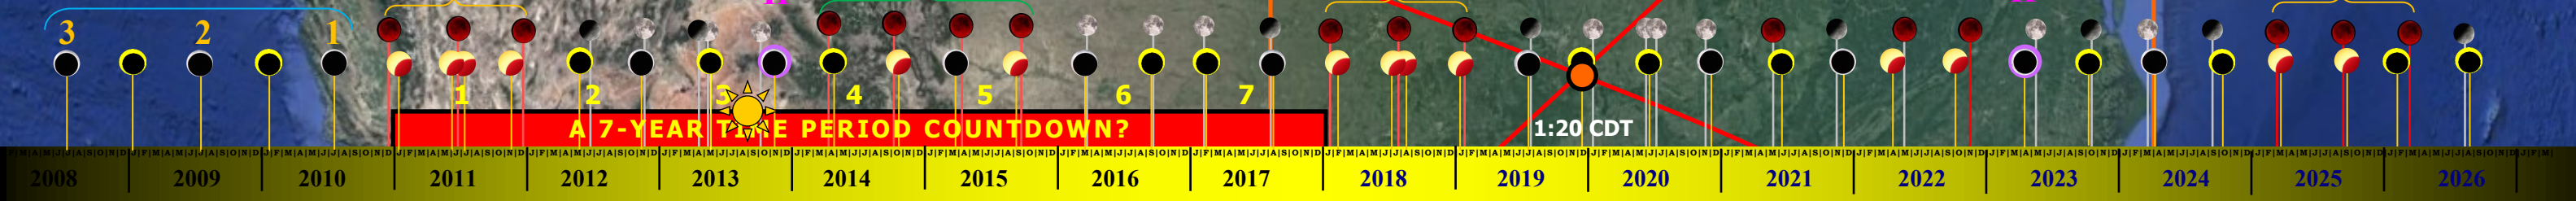

A HOUSE DIVIDE SHALL FALL

TOTAL SOLAR ECLIPSE
August 21, 2017

START @
Government Point
outside Lincoln Beach, Oregon
10:15:56.5 am
PDT

10:20 PDT

Lincoln Beach

Montcello

This is the infamous 322 *Skull and Bones* Secret Society brand. It will also stretch to 4 minutes and 27 seconds in southwestern Texas. The August 23, 2017 marks the first time in 99 years that such an eclipse occurs of this nature.

The timeline could suggest that based on the time and place of the Great American Eclipse, the start of the Triad of Blood Moons in 2018 with the rare Central Bull's Eye one could be a start of a prophetic time sequence that is yet to be determined.

The timeline illustrates that the Great American Eclipse coincides with the Great Sign in Heaven of Revelation 12 of the Bible. Both perhaps are signaling that there is a 'beginning' or sorts prophetically that will usher in a dramatic division that these 2 solar eclipses appear to suggest.

A 3-2-1 Countdown?

(3) SOLAR ECLIPSES
1- 2008 on Aug 01 | 1st of Av
2- 2009 on July 22 | 1st of Av
3- 2010 on July 11 | 1st of Av