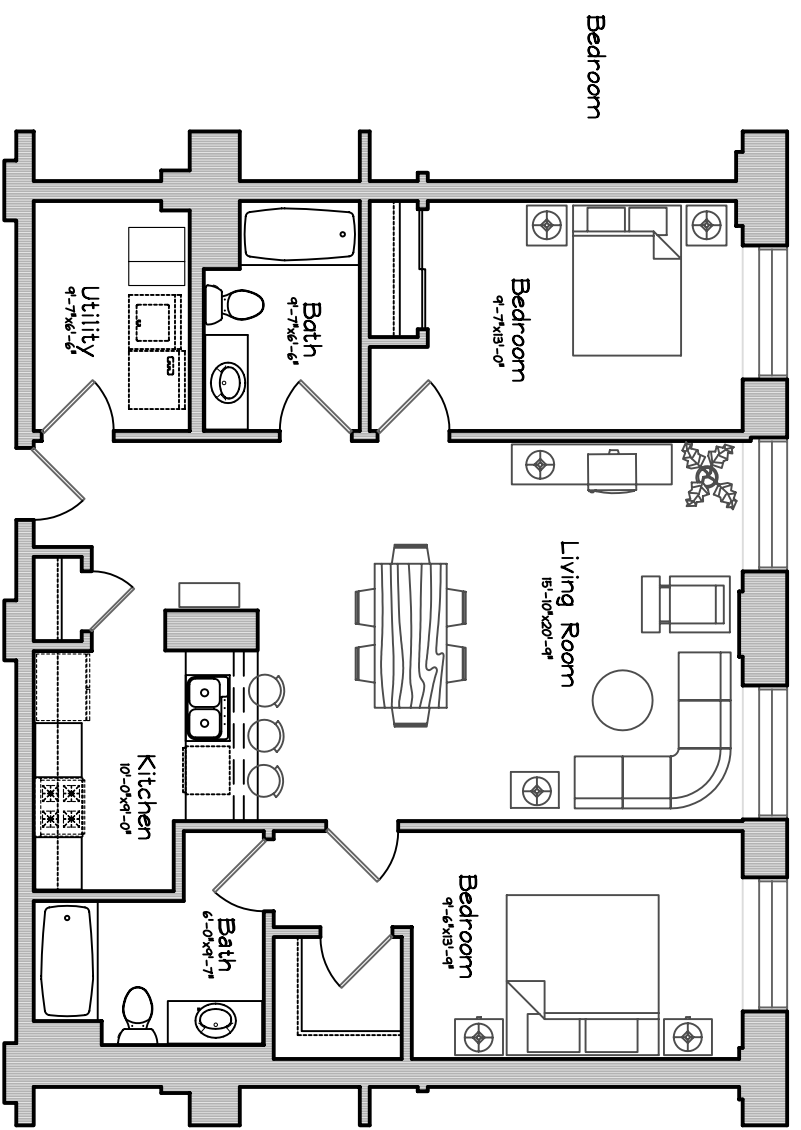

# PLANKINTON LOFT APARTMENTS - 5th FLOOR

Courtyard View

Unit #546 = 1110 sq ft  
Two Bedroom, 2 Bath

Scale : 1/8" = 1'-0"

Square Footage taken from center of corridor/party walls to exterior of furred walls.