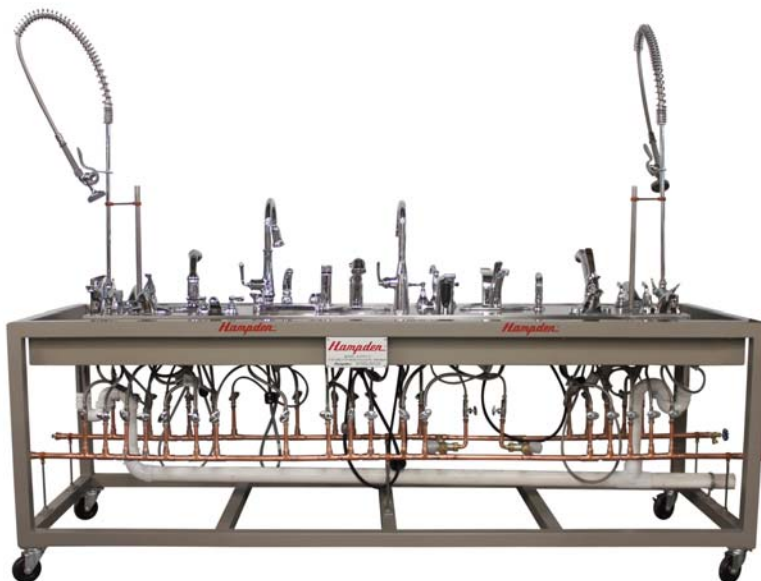

H-FFFT-5 Fixtures/Fittings/Faucets Trainer

Purpose

The **Hampden H-FFFT-5** Fixtures/ Fittings/ Faucets Trainer demonstrates the setup and use of a several lavatory, kitchen, and specialty faucets.

Components

- 3' X 8' X 3' 6" aluminum rolling stand (verify dimensions to fit faucet placement)
- Full length trough on all four sides
- Each faucet with hot and cold supply
- 20 faucets – 8 on each long side – 2 on each short side
- 2" drain for hook up
- 2ea – 3/4" water connection for hook up
- 4 heavy duty wheels all 4 rotating, two locking

Lavatory faucets

- Single handle
 - o Delta 534LF-PP Single Handle Lavatory Faucet
 - o Delta B501LF Single Handle Bathroom Faucet
 - o Delta 520-MPU-DST Single Handle Lavatory Faucet
 - o Delta 581LF-PP Single Handle Bathroom Faucet
- Double handle
 - o Delta 2507LF-HDF Two Handle Pop-Up Lavatory Faucet (2)
 - o Delta B2510LF Two Handle Bathroom Faucet
 - o Chicago Faucets 797-ABCP Lavatory Faucet

Hampden Model H-FFFT-5

Kitchen faucets

- Single handle Pullout spout
 - o Delta 9176-PR-DST Single Handle Pull Down Kitchen Faucet
 - o American Standard 4279300.002 Single Handle Pull Down Kitchen Faucet
 - o Delta B4310LF Single Handle Three Hole Pull Out Kitchen Faucet
 - o Kingston Brass KB3891BL Kitchen Faucet
 - o Proflo PFXC3111CP Single Handle Kitchen Faucet with Side Sprayer
 - o Delta B4310LF Single Handle Single Hole Pull Out Kitchen Faucet