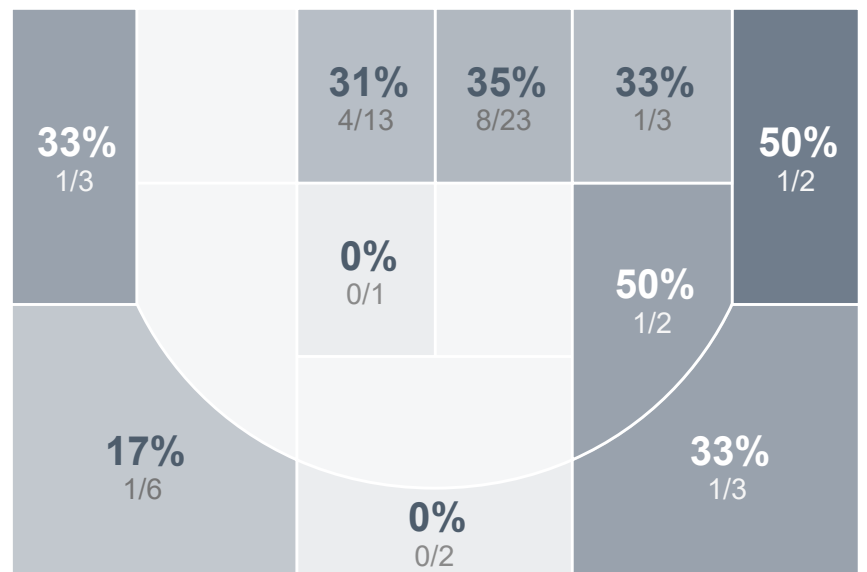

Mandan High School