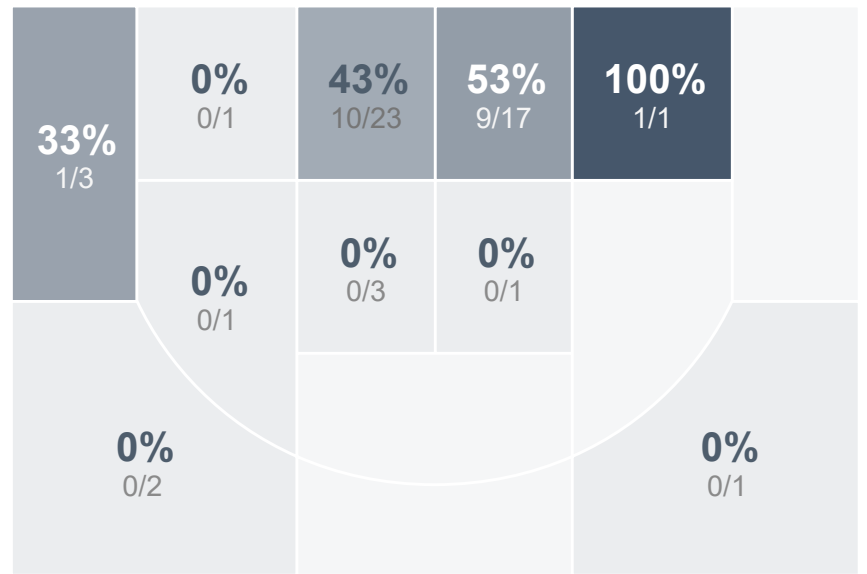

LEGACY GIRLS VARSITY