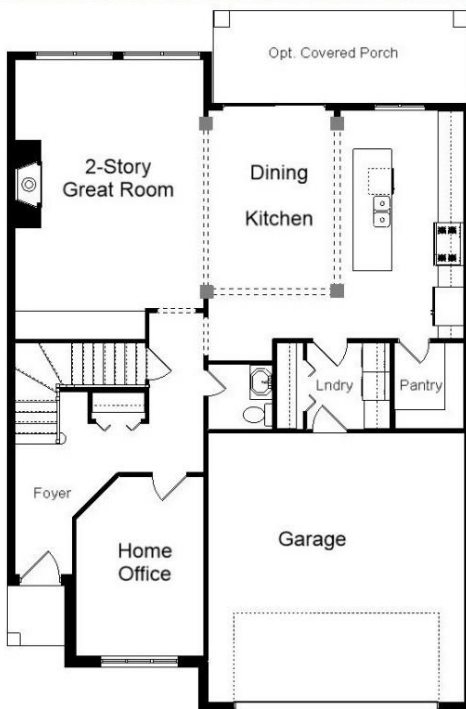

Your Land Your Style Your Home Your Way

Design + Build = Your Best Value

In Town 5002 FE
2350 Sq.Ft.

Copyright © 2018 Kraus Design
All Rights Reserved

The **Kraus** Company
DESIGN BUILD

248-972-5549

Setting the New Standard