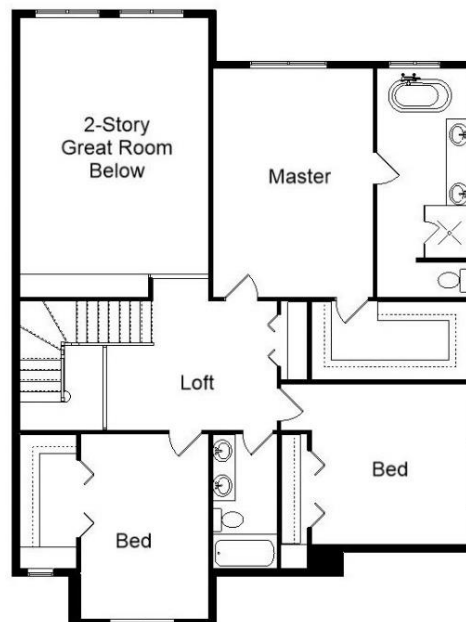

Your Land Your Style Your Home Your Way

Design + Build = Your Best Value

In Town 5002 FE
2350 Sq.Ft.

Copyright © 2018 Kraus Design
All Rights Reserved

The **Kraus** Company
DESIGN BUILD

248-972-5549

Setting the New Standard