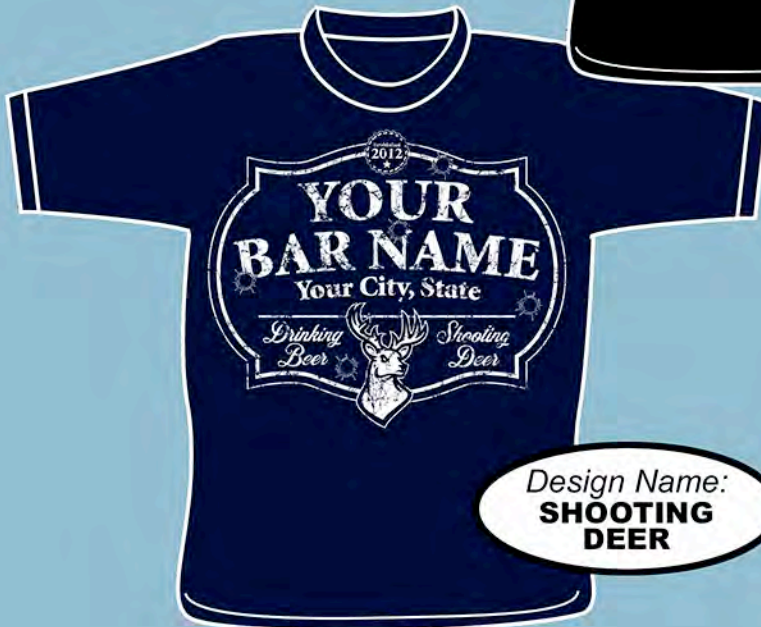

TOP SHELF COLLECTION

All orders will be printed on the front of the garment in white unless there is a special request.

Design Name:
**DRINKING
PARROT**

Design Name:
**ANCHOR
DOWN**

Design Name:
**TIME WELL
SPENT**