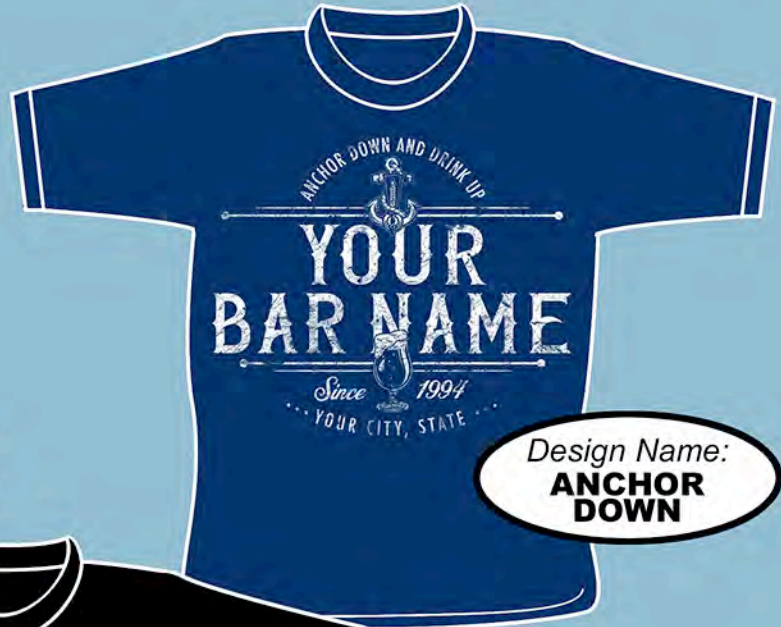

Design Name:
**ANCHOR
DOWN**