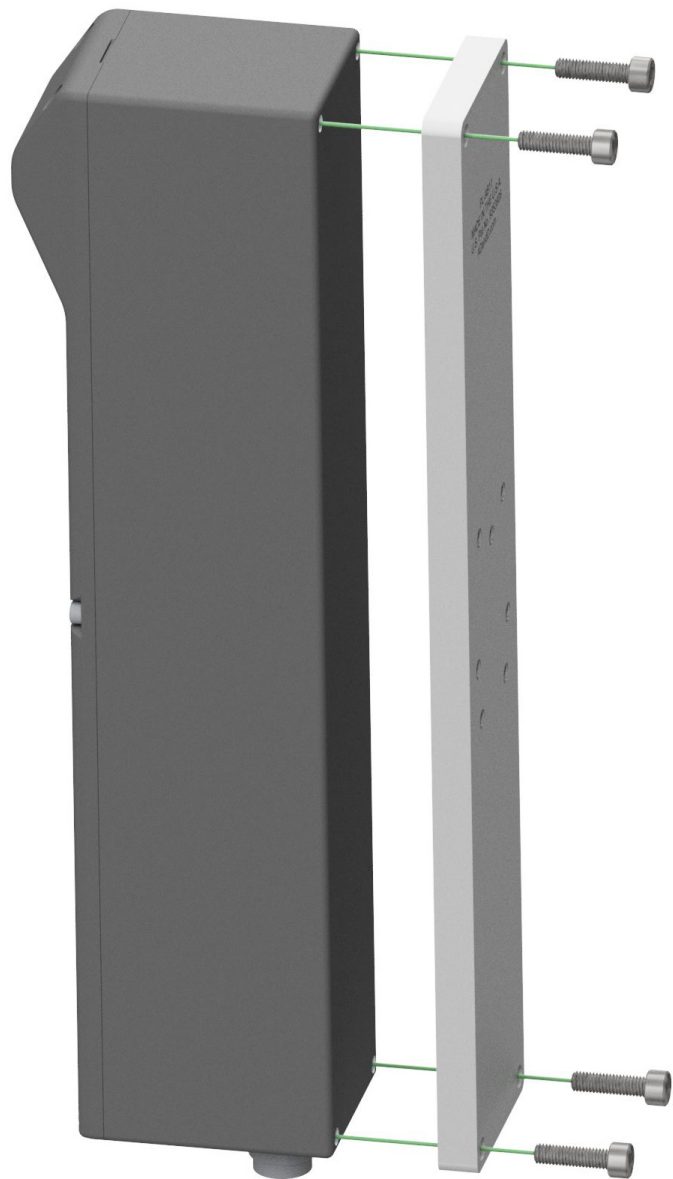

ADandD P/N PL-AB11

Mounting for LMI Gocator 2150

Mounts with included (4) S.H.C.S. - M5-0.8mm X 18mm 18-8SS

## Sample Setup Application