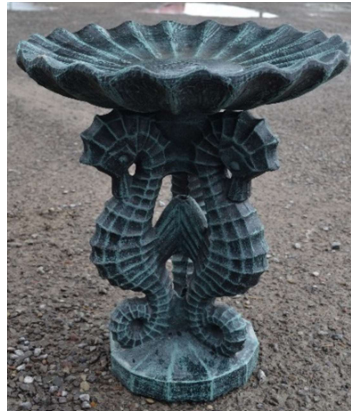

Sr Serrated Top  
BT201  
\$125.00  
Lady Catawba Base  
B205  
\$65.00  
  
Set: \$190.00

Fountain Bowl – Misc (Diam:  
36")  
F230  
\$240.00  
**(Bowl Discontinued - Last Two)**  
Tobacco Leaf Stand  
B236  
\$100.00

Large Square Bird Bath  
BT220A  
Set: \$250.00  
HT: 33" W:22" D:22"  
**(Sold Only as a Set)**

Easter Island Head Bird Bath  
BT227  
\$180.00  
HT: 27" D:14"

Sr Serrated Top BT201  
\$125.00  
Sr Seahorse Base B201  
\$250.00  
Set: \$375.00  
HT: 32" W: 27" D: 27"

Set \$465.00

Jr Serrated Top D: 16"  
BT202  
\$40.00  
Jr Seahorse Base H: 18"  
B202  
\$50.00

Lady Seahorse  
B201A  
\$200.00  
Sr Serrated Top  
BT201  
\$125.00  
Set: \$325.00  
**(Lady Seahorse Does Not Have  
Center Piece to Lock Into Top)**

Sr Octagon Top  
BT211  
\$125.00  
Lady Catawba  
B205  
\$65.00  
Set: \$190.00

Swan Base H: 22"  
B226A  
\$115.00  
Jr Tulip Top D: 22"  
BT205  
\$65.00  
Set: \$180.00

Extra Large Scroll Top  
BT303  
\$125.00  
Curved Base  
B278  
\$125.00