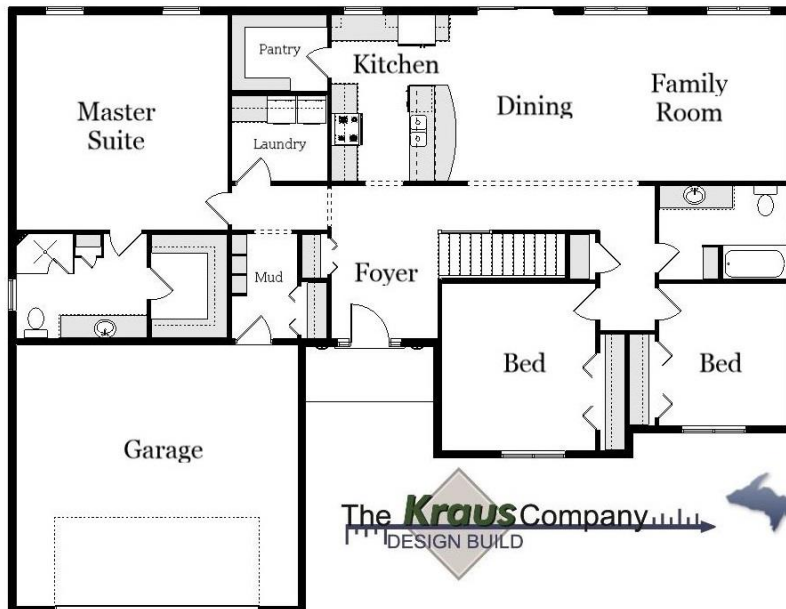

Your Land Your Style Your Home Your Way

Design + Build = Your Best Value

Carmel Cliff
1845 Sq.Ft.

Copyright © 2022
All Rights Reserved
Kraus Design Build Bed

The **Kraus** Company
DESIGN BUILD

Setting the New Standard