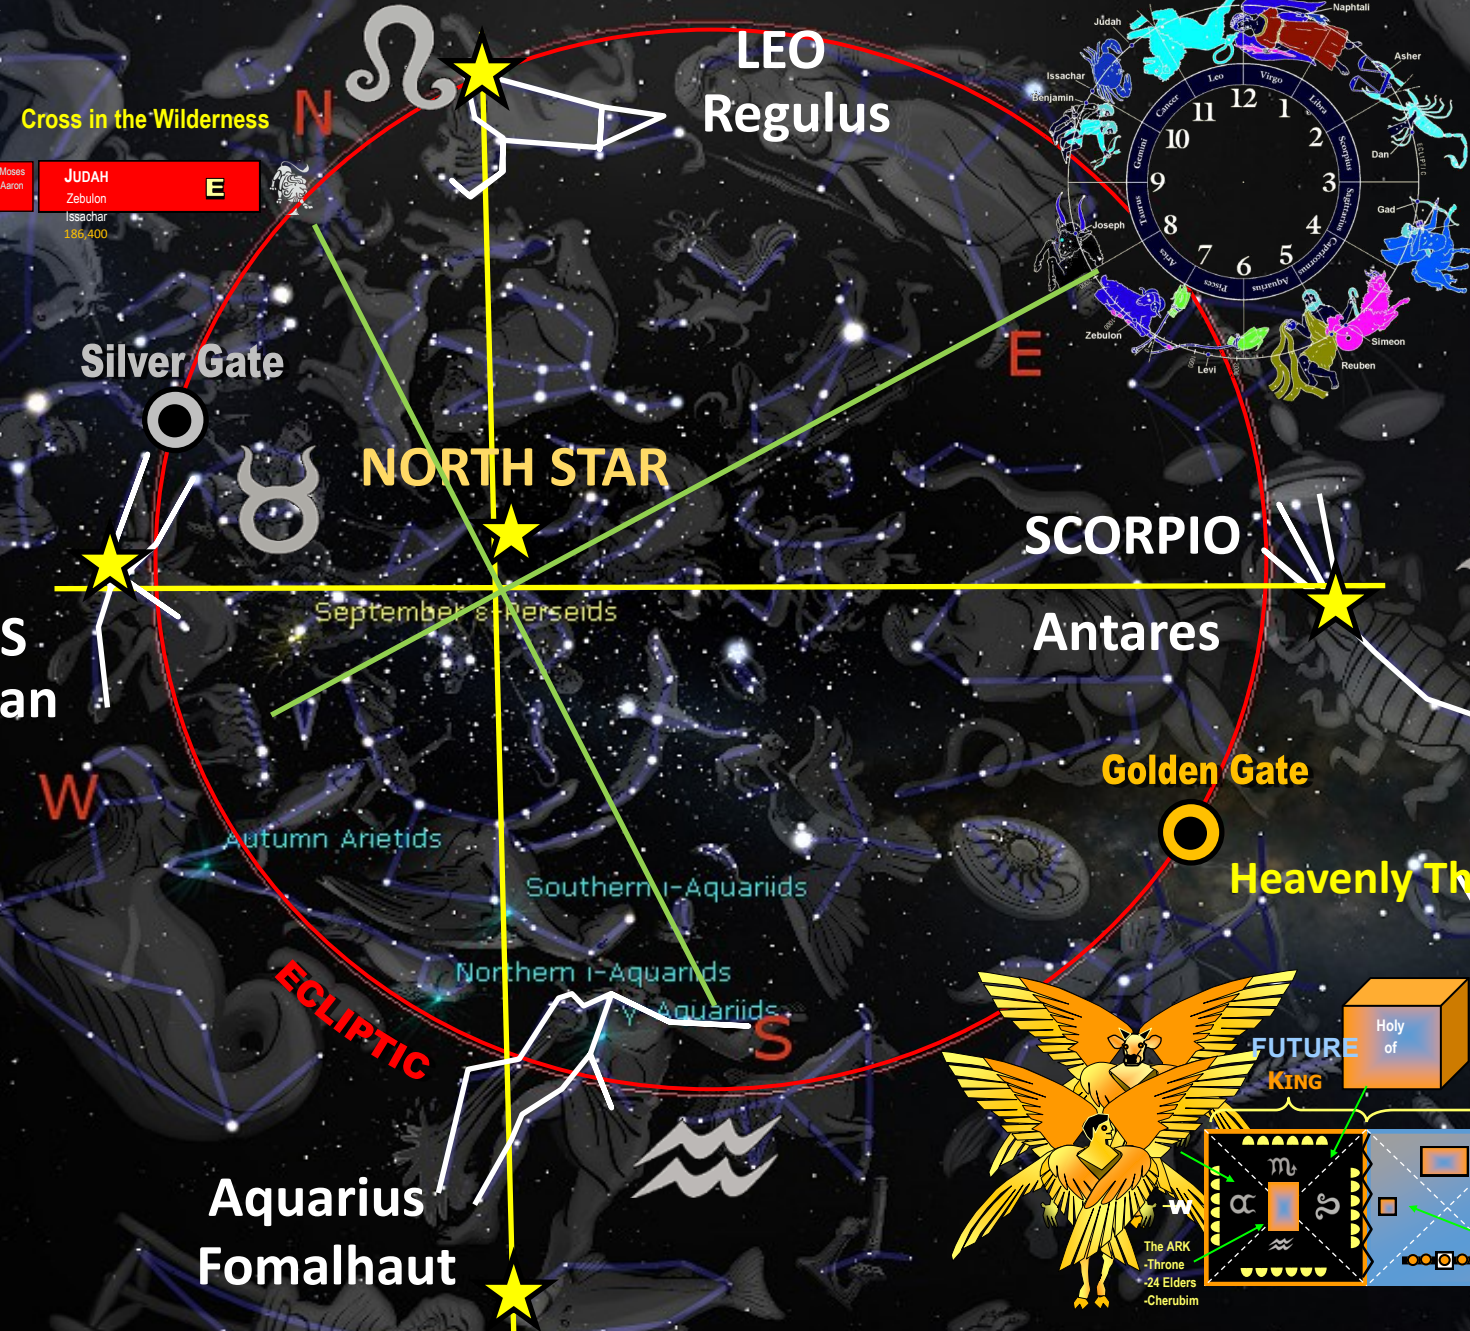

4 CELESTIAL COORDINATES OF YHVH

The purpose of this illustration is to show in the Cosmos the approximate Reflection of the 4 Cosmic Coordinates that emanate from the Throne Room of YHVH. It is the Celestial 'Blueprint' of how the Creation and the Universe is expanded to include the Dimensions of Space and Time. The Cosmic Coordinates are a Divine Template that is seen in other Biblical Patterns such as the Merkavah of YHVH as revealed to Ezekiel. The expanse of this Divine Celestial Coordinates have 4 Corners that correspond to various 'Beast' Motifs. These ascribed to the Dimensions and Attributes of Jesus' Earthly Ministry and the 4 Gospels. These 4 Motifs are as 'Sentinels' that correspond to a particular Cosmic Quadrant and corresponding Sign and Star. Other Patterns involve the 4 Directions of Earth and Structures such as the Tabernacle of Moses and the Temples.

THRONE ROOM OF YHVH

- 4 Living Creatures
- 4 Cardinal Points
- 4 Gospels

Merkavah of YHVH

THE 4 GOSPELS OF CHRIST

Testaments to Jesus' Ministry

- | | | |
|------------|-------|---------|
| 1. Matthew | MAN | Human |
| 2. Mark | LION | King |
| 3. Luke | BULL | Servant |
| 4. John | EAGLE | GOD |

Tabernacle of Moses