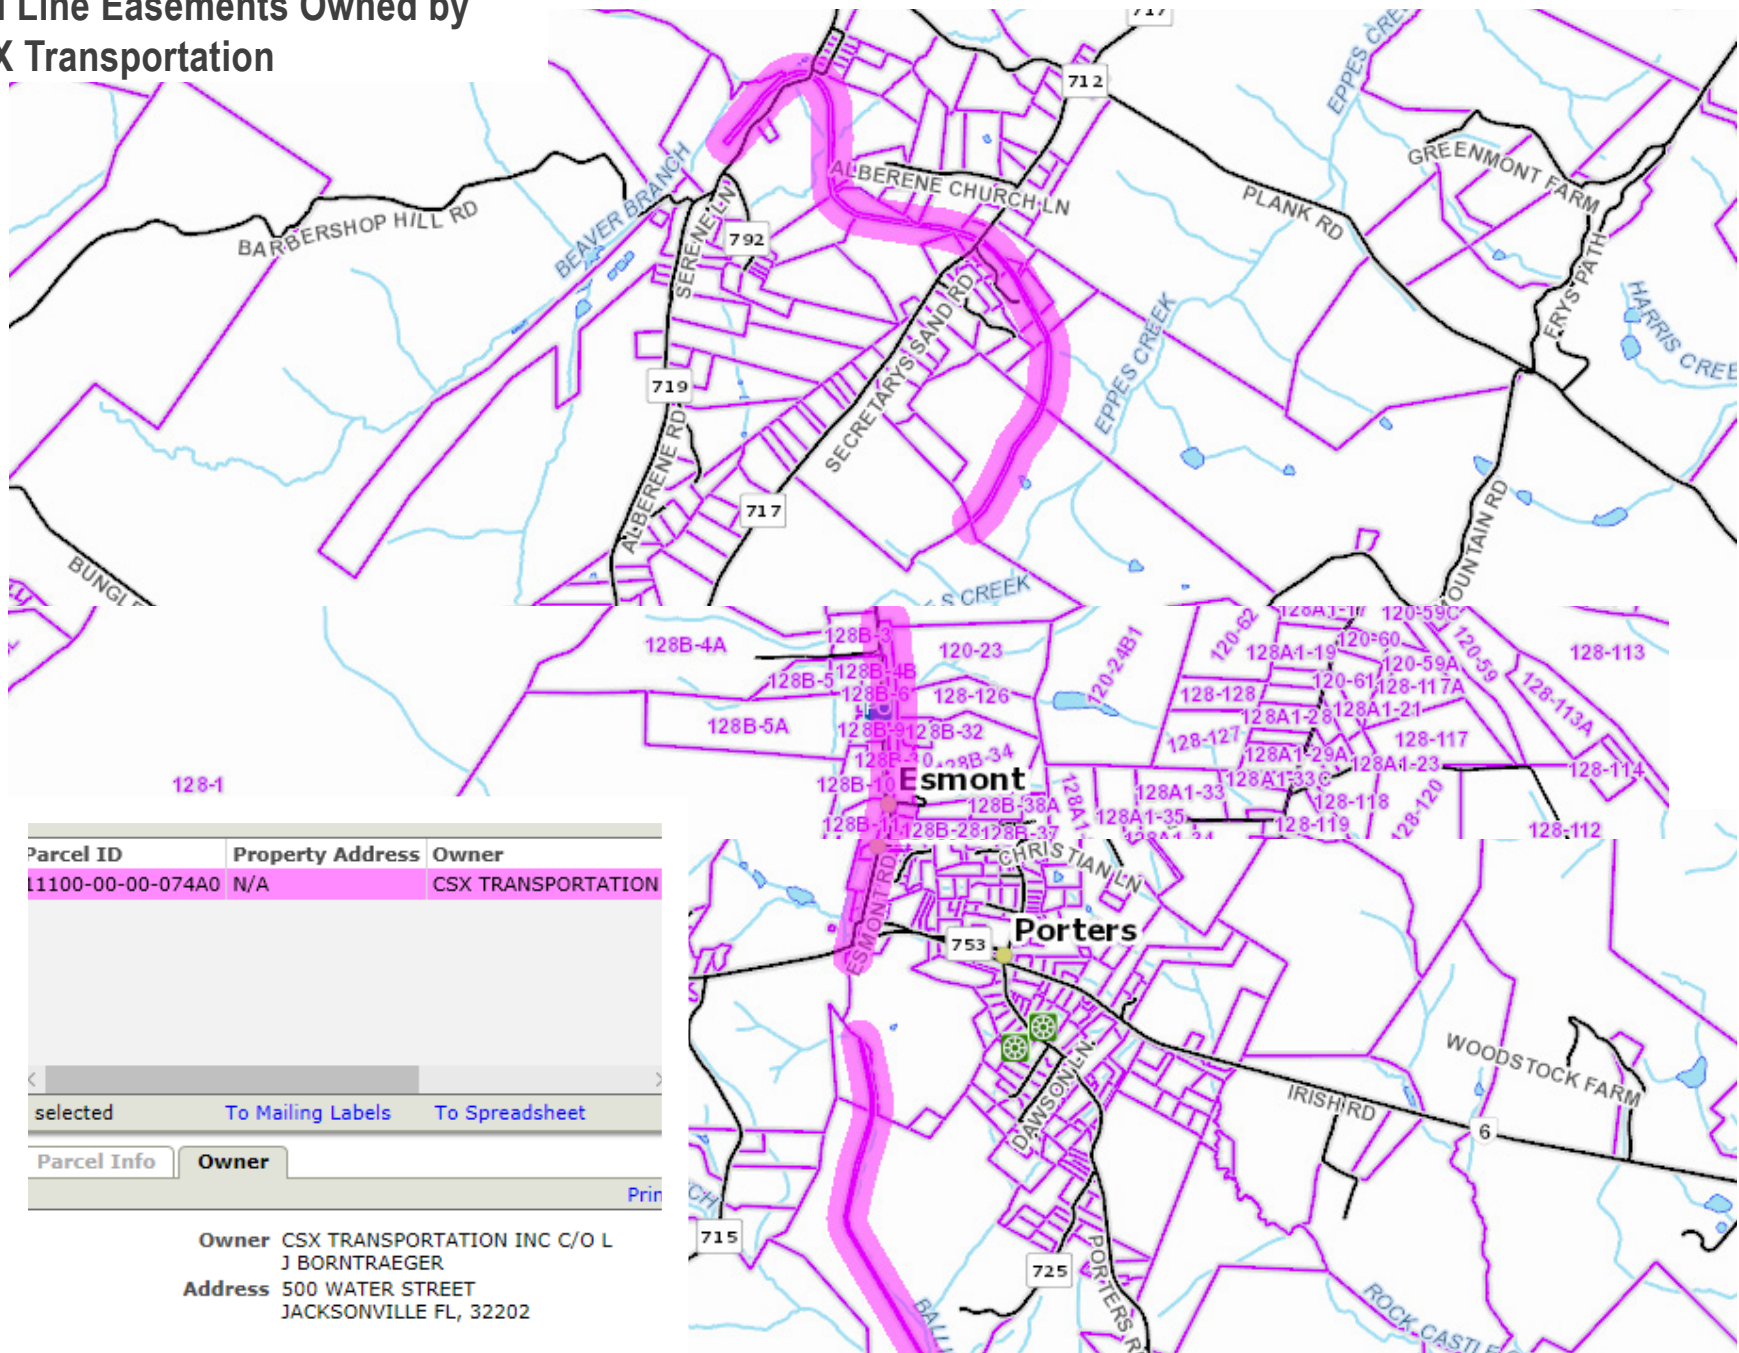

Rail Line Easements Owned by CSX Transportation

2019 Doppelt Fund Application - The Esmont-Alberene Quarry Rail Trail
 Rail Line Easements Owned by CSX Transportation