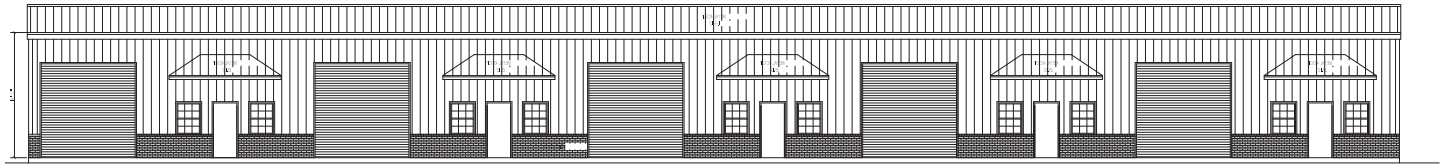

# Building C

## Units

● 2,000 Sq. Ft.

○ 630 Office Space

○ 1370 Warehouse Space