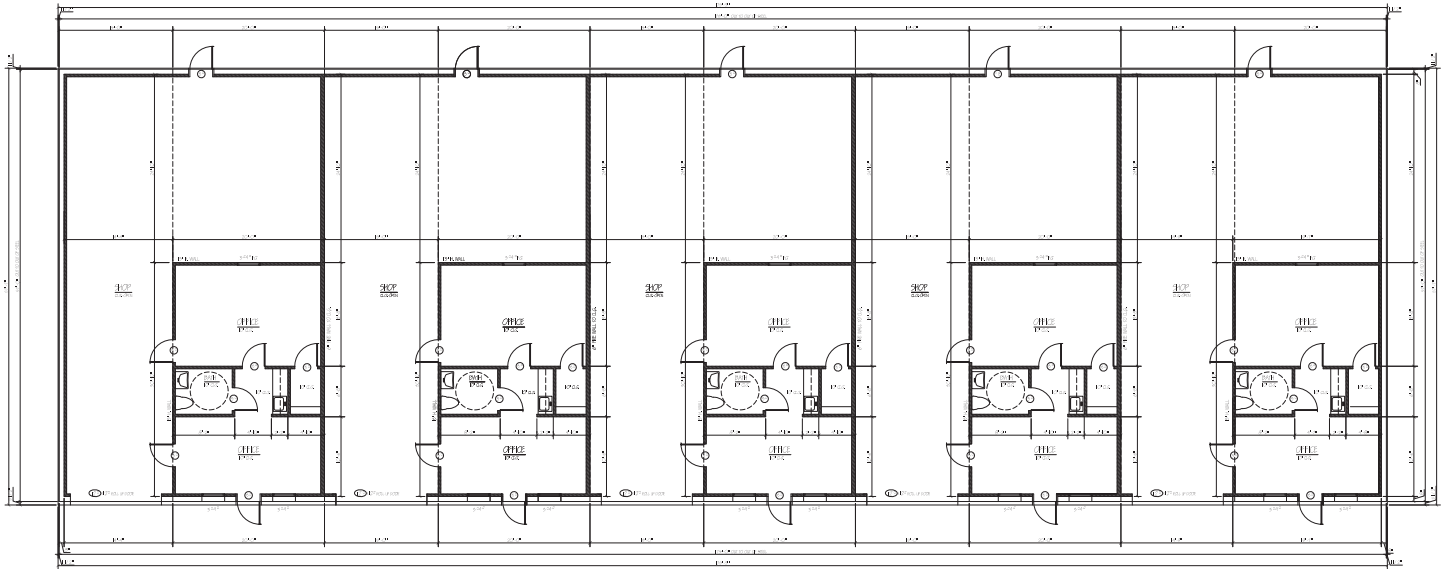

# Building C

## Units

● 2,000 Sq. Ft.

○ 630 Office Space

○ 1370 Warehouse Space