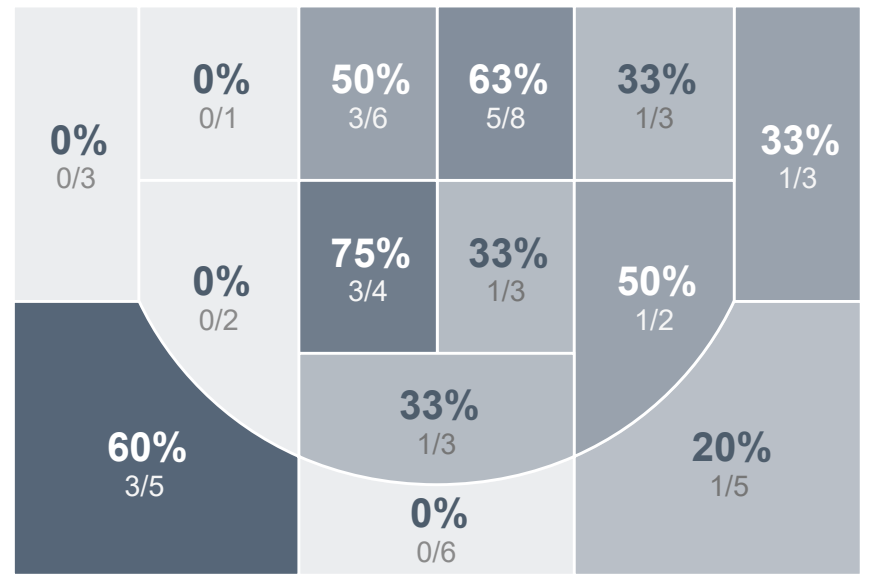

Girls Varsity Basketball