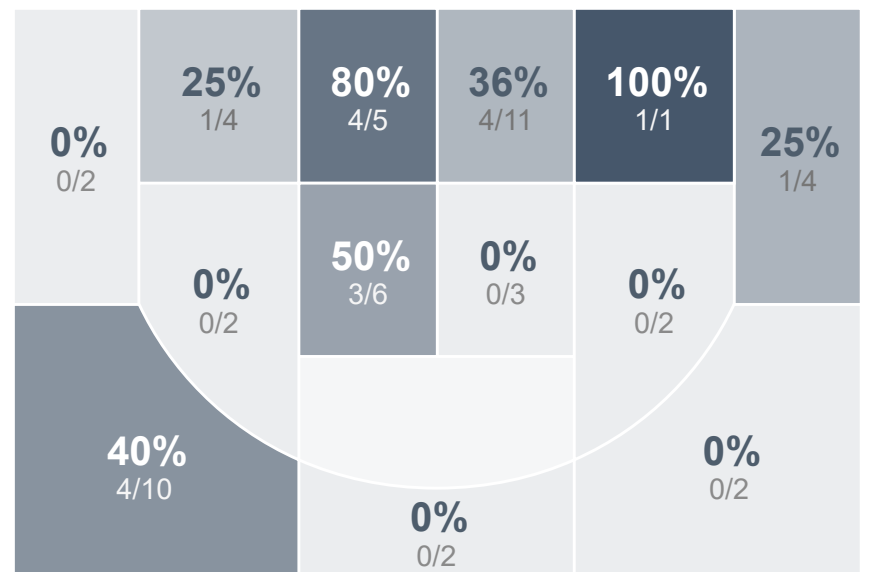

Bismarck Legacy High School