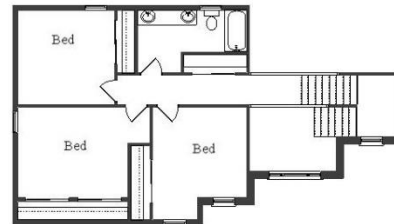

Your Land Your Style Your Home Your Way
Design + Build = Your Best Value

Rochester Estate
3120 Sq.Ft.

Copyright © 2018 Kraus Design
All Rights Reserved

The **Kraus** Company
DESIGN BUILD

248-972-5549

We welcome your changes
to all of our plans.

Setting the New Standard

Your Land Your Style Your Home Your Way
Design + Build = Your Best Value

*We welcome
your changes to
all of our plans.*

Rochester Manor
3120 Sq.Ft.

Copyright © 2018 Kraus Design
All Rights Reserved