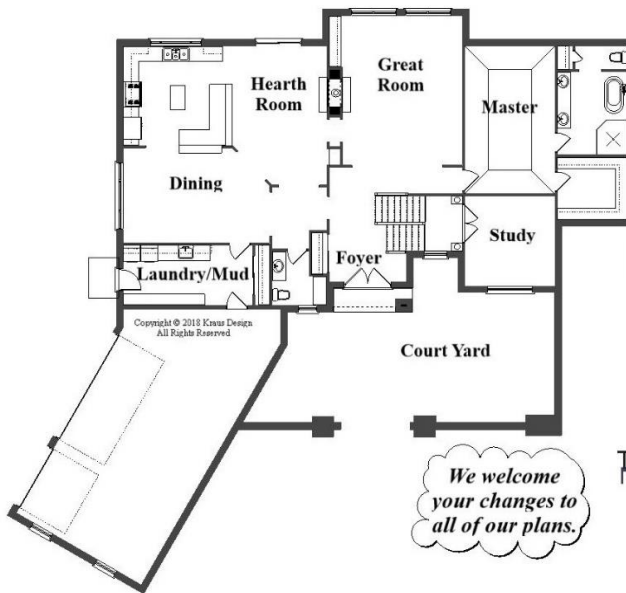

Your Land Your Style Your Home Your Way
Design + Build = Your Best Value

Rochester Estate
3120 Sq.Ft.

Copyright © 2018 Kraus Design
All Rights Reserved

The **Kraus** Company
DESIGN BUILD

248-972-5549

We welcome your changes
to all of our plans.

Setting the New Standard

Your Land Your Style Your Home Your Way
Design + Build = Your Best Value

*We welcome
your changes to
all of our plans.*

Rochester Manor
3120 Sq.Ft.

Copyright © 2018 Kraus Design
All Rights Reserved

The **Kraus** Company
DESIGN BUILD

248-972-5549

Setting the New Standard