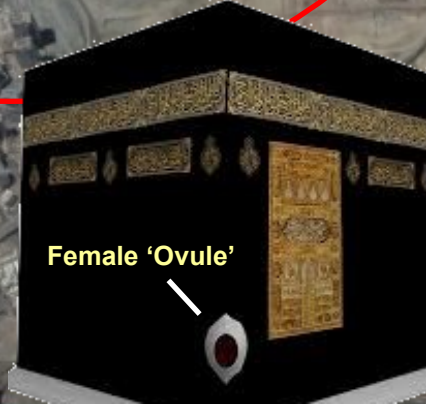

MECCA CYDONIA STAR MAP

MARTIAN MOTIF TRIANGULATION PATTERN

MARTIAN MOTIF

CYDONIA, MARS
40°44'33.60N 09°27'40.29W

D&M PENTAGON

ABRAJ KUDRAI

THE 7 PLEIADES

BLACK CUBE OF THE KA'ABAL-ISTS

MALL FACE OF ALA-LU (ALLAH)

Black Cube of Cronos

'EYE OF SAURON'

Lucifer
Dark Tower
phallic symbol
divine sexual
union of demonic
energies

7x ABRAJ AL BAIT

PLEIADES CITY

© Composition and Some Graphics by
LUIS B. VEGA
vegapost@hotmail.com
www.PostScripts.org
FOR ILLUSTRATION PURPOSES ONLY