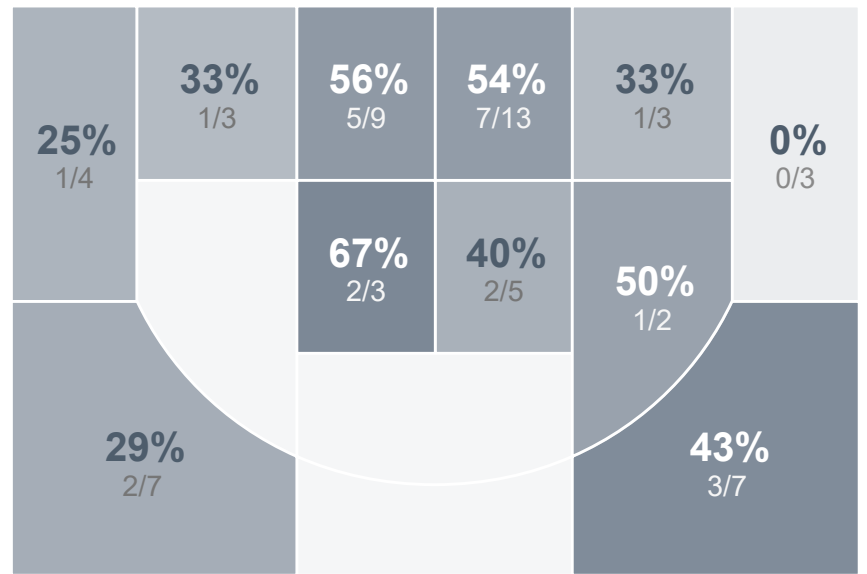

Girls' Varsity Basketball - New