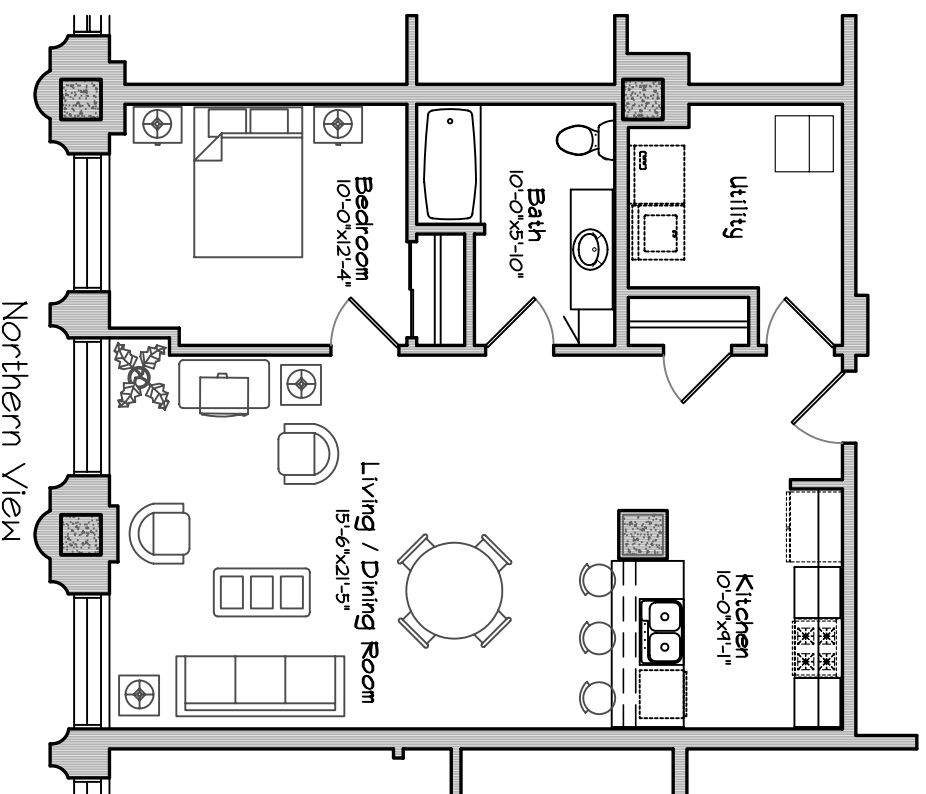

PLANKINTON LOFT APARTMENTS - 3rd FLOOR

Unit #341 = 840 sq ft
One Bedroom, 1 Bath

Scale : 1/8" = 1'-0"

Square Footage taken from center of corridor/party walls
to exterior of furred walls.