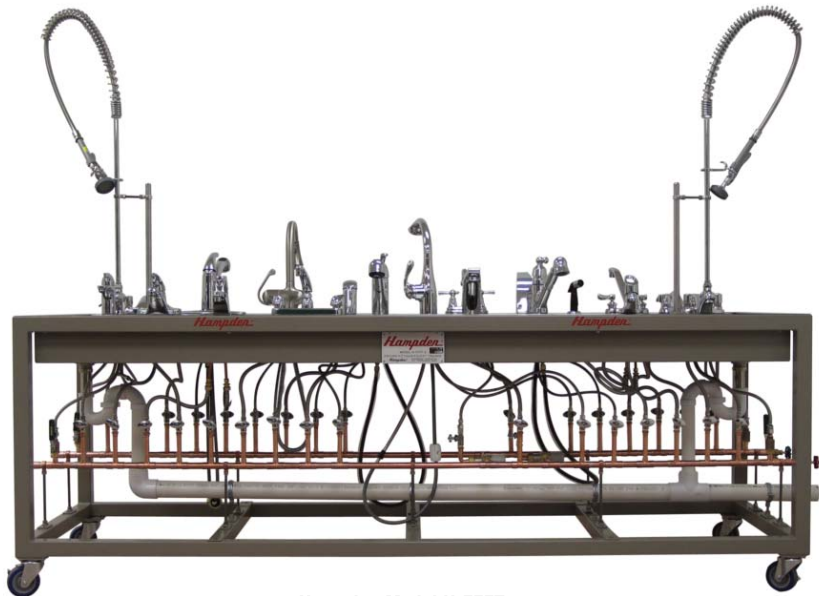

H-FFFT-5 Fixtures/Fittings/Faucets Trainer

Purpose

The **Hampden H-FFFT-5** Fixtures/ Fittings/ Faucets Trainer demonstrates the setup and use of a several lavatory, kitchen, and specialty faucets.

Components

- 3' X 8' X 3' 6" aluminum rolling stand (verify dimensions to fit faucet placement)
- Full length trough on all four sides
- Each faucet with hot and cold supply
- 20 faucets – 8 on each long side – 2 on each short side
- 2" drain for hook up
- 2ea – ¾" water connection for hook up
- 4 heavy duty wheels all 4 rotating, two locking

Lavatory faucets

- Single handle
 - o Hansgrohe Allegro – 0418000
 - o Grohe Eurosmart Lavatory Center Set Less Drain – 32 710
 - o Delta Classic single Handle Lavatory Faucet - 505
- Double handle
 - o Greber – Brianne – 43-231 Series
 - o Chicago Faucets – Deck Mounted Manual Faucet 797-CP
 - o Delta Classic Two Handle Lavatory Faucet 2500
- Electronic 2 ea – Kohler Electronic Faucet K-13461
- Metering 2 ea - Delta Two Handle Metering Lavatory Faucet #2507-HDF

• Double handle

- o Chicago Faucet - Manual Faucet Deck mounted 8" Widespread 1100-CP

Specialty faucets – 2ea

- Pre-rinse spray valve
 - o T&S Brass B-0105 Pre rinse spray valve assembly
 - o T&S Brass B-0113 Pre Rinse Spray with Flexible Stainless Steel Hose /with valve