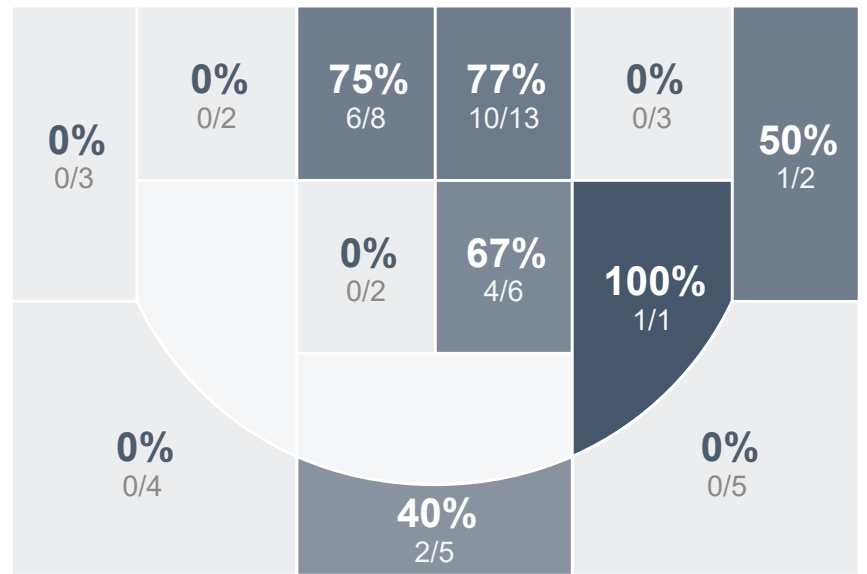

Dickinson Girls Varsity Basketball