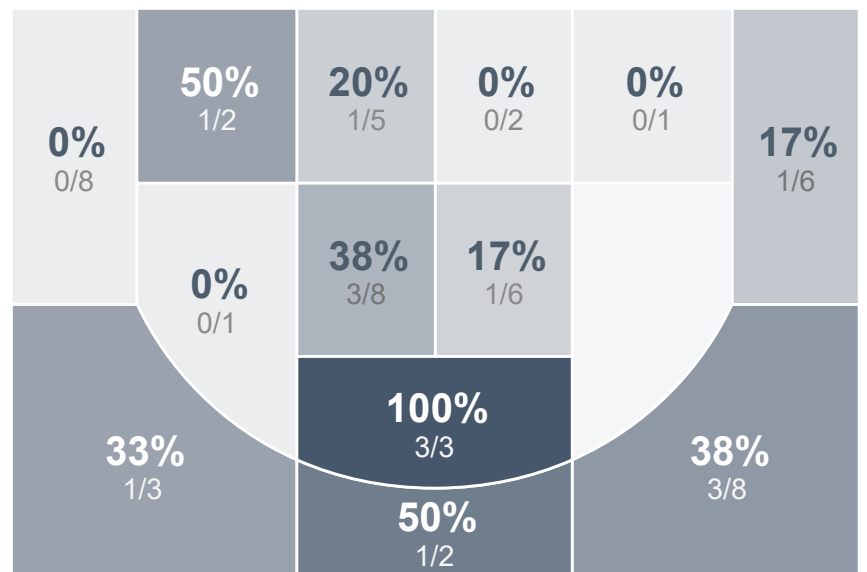

Bismarck St. Mary's Central High School