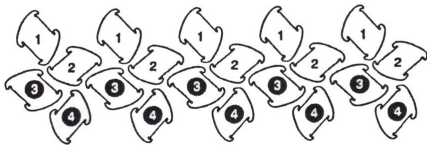

INFINITYLIGHTS™.COM

Gum Drop Assemble 20 Pieces

Row 1 - 5 pieces
Row 2 - 5 pieces
Row 3 - 5 pieces
Row 4 - 5 pieces

*as seen on picture insert under 20 pieces.