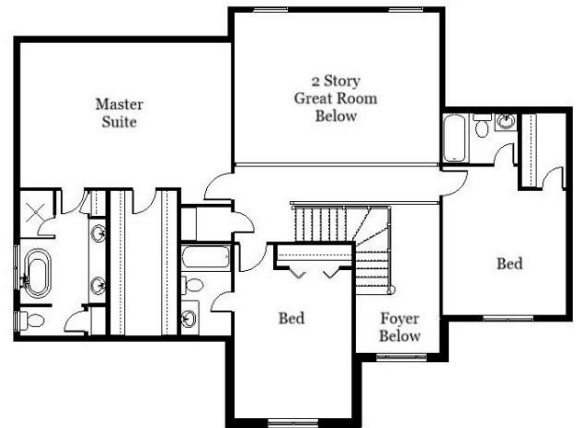

Johns Creek
3000 Sq.Ft.

Copyright © 2020 Kraus Design Build
All Rights Reserved

The **Kraus** Company
DESIGN BUILD

248-972-5549

Setting the New Standard