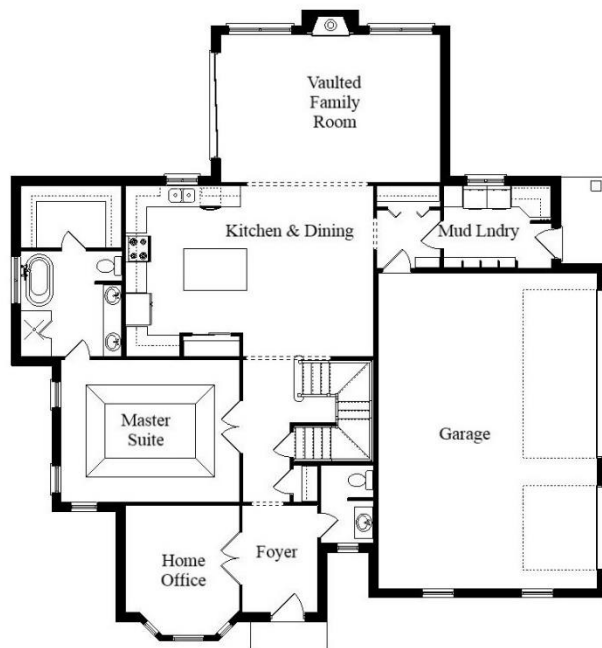

Your Land Your Style Your Home Your Way
Design + Build = Your Best Value

Olive Branch IV
2950 Sq.Ft.

Copyright © 2022 Kraus Design Build
All Rights Reserved

The **Kraus** Company
DESIGN BUILD

248-972-5549

Setting the New Standard

Your Land Your Style Your Home Your Way
Design + Build = Your Best Value

Olive Branch V
3100 Sq.Ft.

Copyright © 2022 Kraus Design Build
All Rights Reserved

The Kraus Company, LLC
DESIGN BUILD
248-972-5549