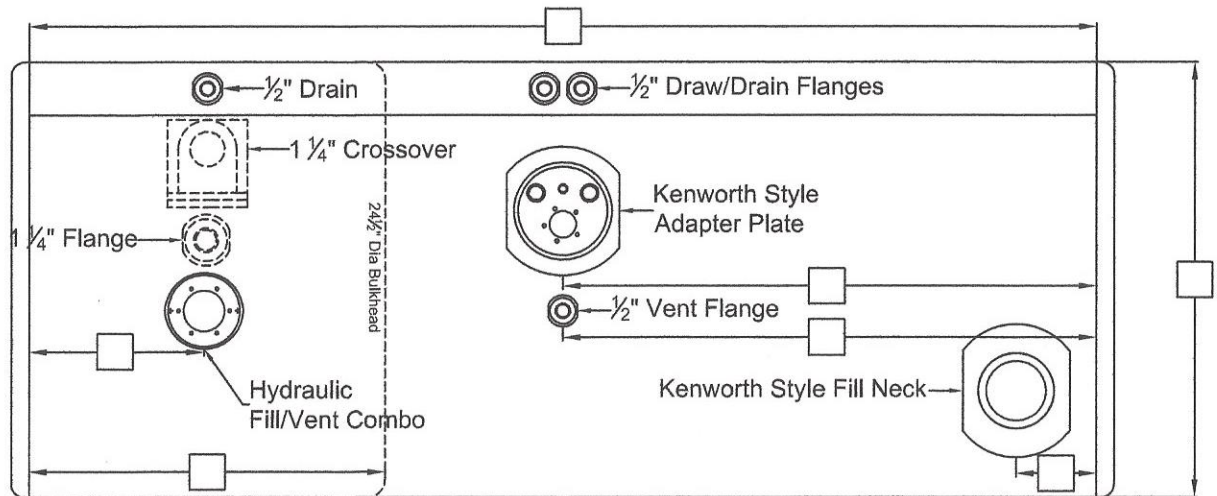

1/2" Plug

Fax #: _____

Do you need any mounting hardware?

Vent

Straps Mtg Kit Combo Kit

Sending Unit

Please note parts and mounting are not included in the price of the tank.

Other

Truck Front
Driver Side

Kenworth Style

This configuration is typically found on tanks prior to 2010.

Please note: All sizes are NPTF unless otherwise noted and reference all measurements from the lateral weld seam and the end cap weld seam to the center of the fittings.