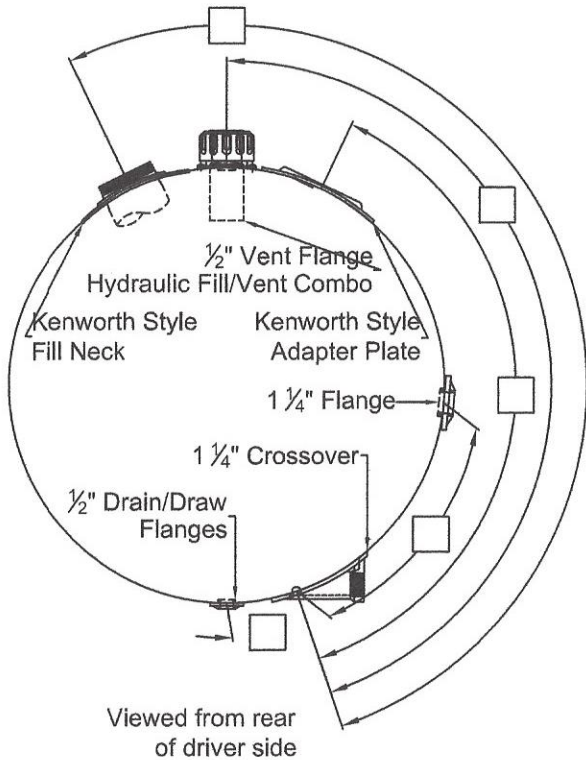

1/2" Plug

Fax #: _____

Do you need any mounting hardware?

Vent

Straps Mtg Kit Combo Kit

Sending Unit

Please note parts and mounting are not included in the price of the tank.

Other

Truck Front
Driver Side

Kenworth Style

This configuration is typically found on tanks prior to 2010.

Please note: All sizes are NPTF unless otherwise noted and reference all measurements from the lateral weld seam and the end cap weld seam to the center of the fittings.