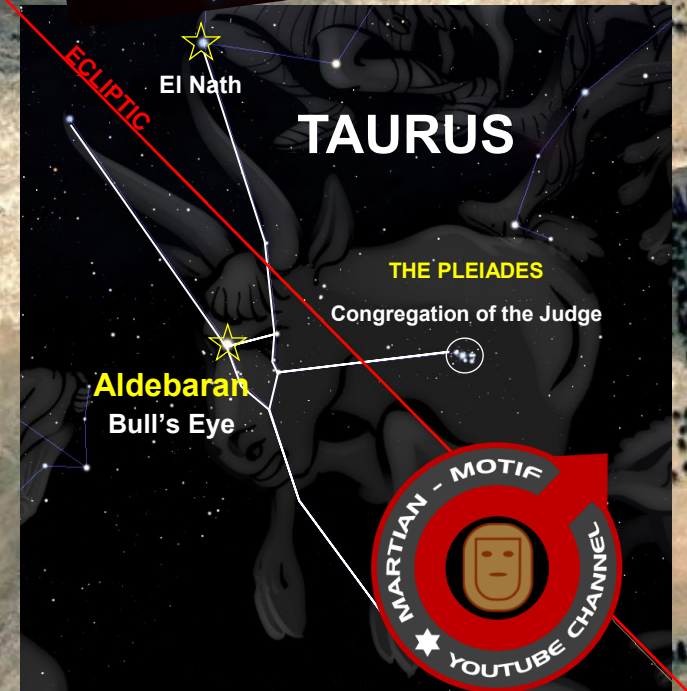

# GOBEKLI TEPE - TAURUS LEY LINES

TURKEY

## MARTIAN MOTIF TRIANGULATION PATTERN

### Taurus Outline Pattern

Pleiades

### PLEIADES STARS

7 Daughters of Atlas

Image © 20

Google Earth

© Composition & Some Graphics by  
**LUIS B. VEGA**  
vegapost@hotmail.com  
www.PostScripts.org  
FOR ILLUSTRATION PURPOSES ONLY

Main Sources  
Earth.Google.com  
ESA.com - G. Neukum  
Mars.Google.com  
Wikipedia.com