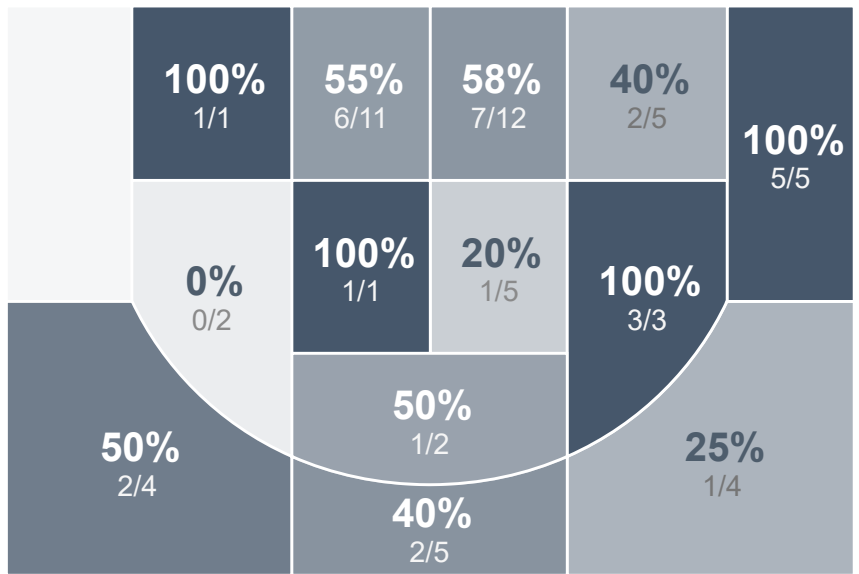

Girls Varsity Basketball