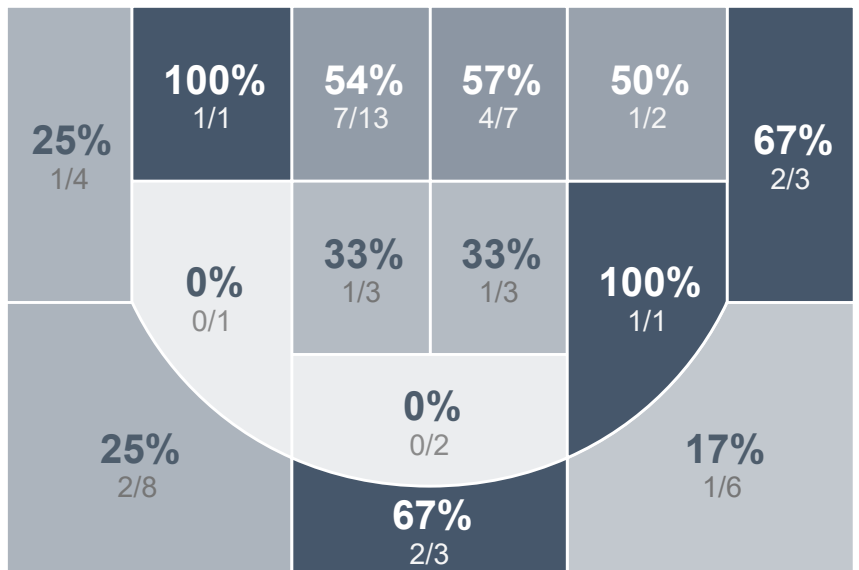

Bismarck Legacy High School