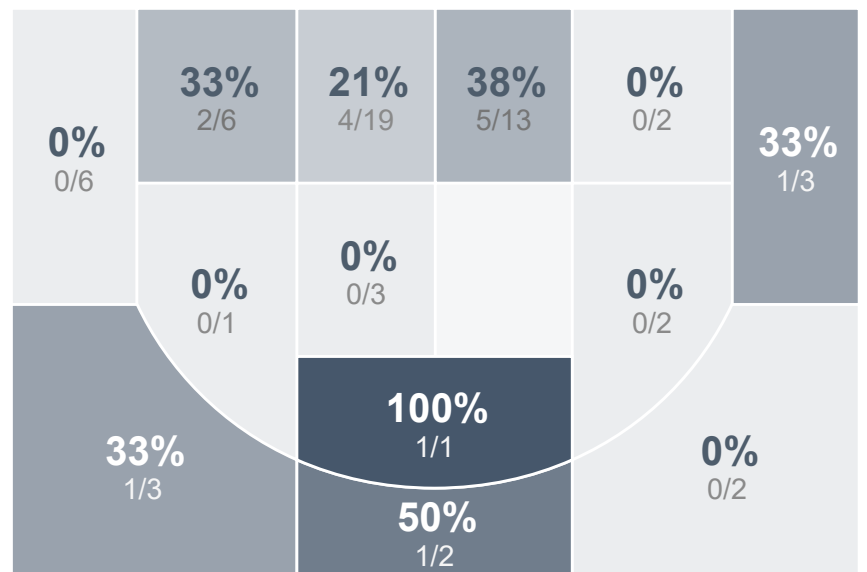

Dickinson High School