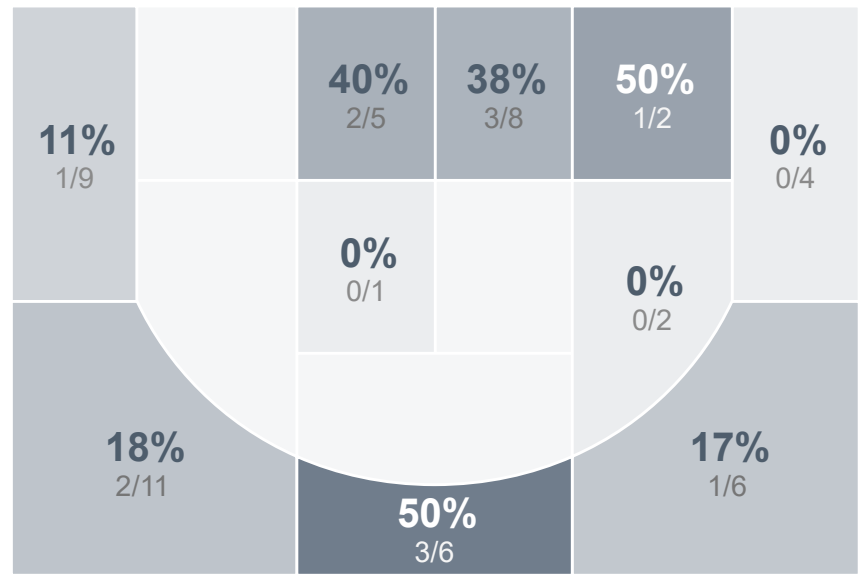

St. Mary's Saints Girls Basketball