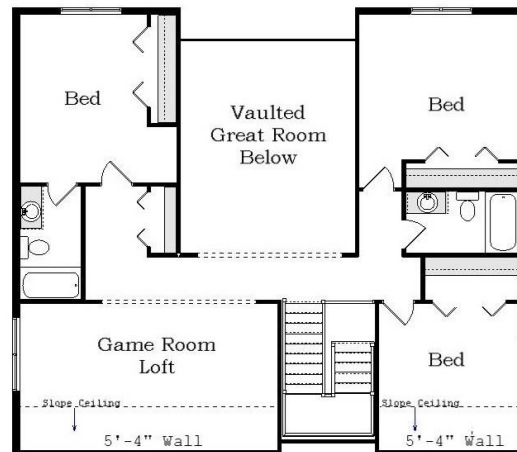

Your Land Your Style Your Home Your Way

Design + Build = Your Best Value

Bennaville Cape
2200 Sq.Ft.

Copyright © 2023 Kraus Design
All Rights Reserved

We Welcome Your Changes
to All of Our Plans

Setting the New Standard

Your Land Your Style Your Home Your Way
Design + Build = Your Best Value

Bennaville Cape II 2700 Sq.Ft.

The **Kraus** Company, LLC
DESIGN BUILD

Copyright © 2021 Kraus Design
All Rights Reserved

Setting the New Standard