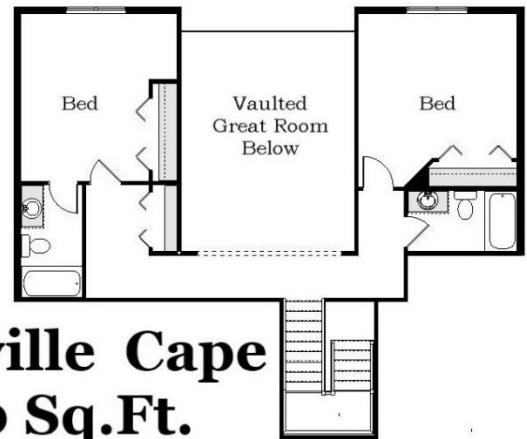

Your Land Your Style Your Home Your Way

Design + Build = Your Best Value

Bennaville Cape
2200 Sq.Ft.

Copyright © 2023 Kraus Design
All Rights Reserved

We Welcome Your Changes
to All of Our Plans

Setting the New Standard

Your Land Your Style Your Home Your Way
Design + Build = Your Best Value

Bennaville Cape II 2700 Sq.Ft.

The **Kraus** Company, LLC
DESIGN BUILD

Copyright © 2021 Kraus Design
All Rights Reserved

Setting the New Standard