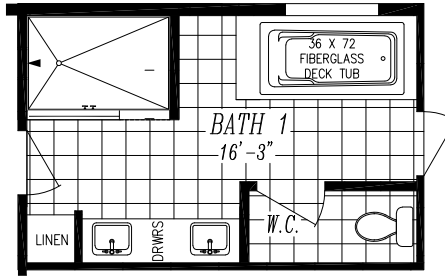

9603-S MAJESTIC
 30'-0" x 66'-0"
 1976 SQ. FT.

OPT. 48x72 SHWR.