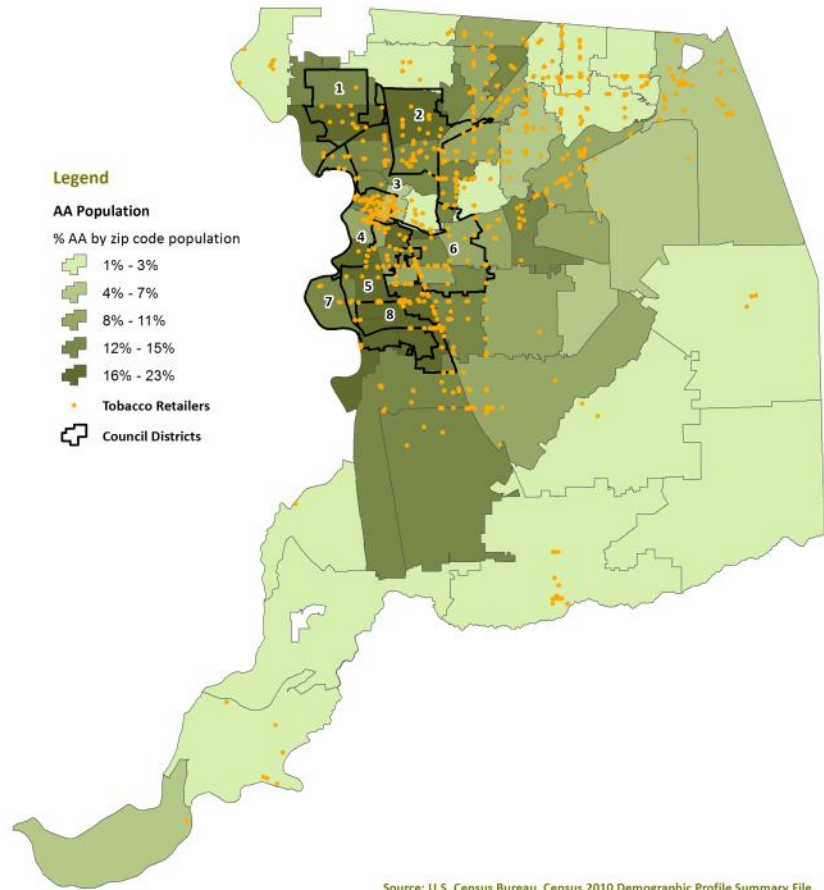

Sacramento County

Percentage of African American Residents by Zip Code

Source: U.S. Census Bureau, Census 2010 Demographic Profile Summary File