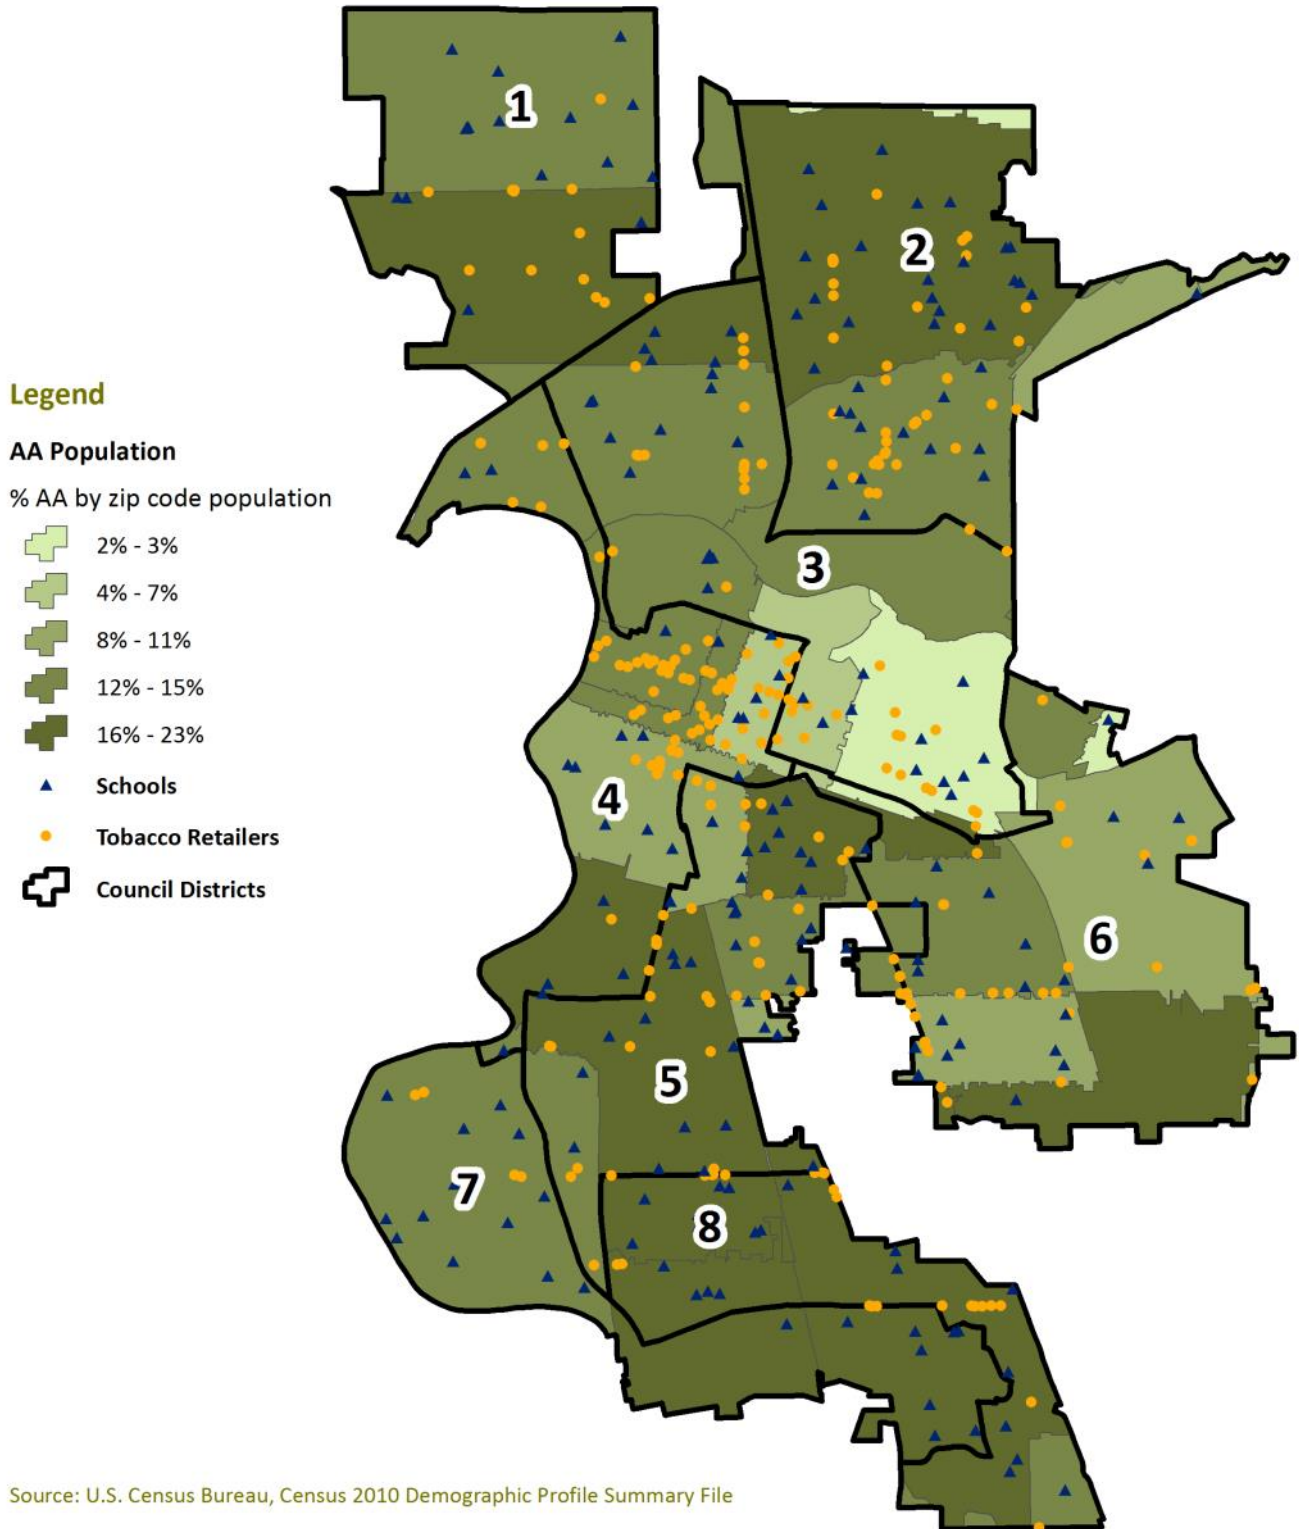

# City of Sacramento

## Percentage of African American Residents by Zip Code

Source: U.S. Census Bureau, Census 2010 Demographic Profile Summary File

# Sacramento County

## Percentage of Residents Under 200% of Federal Poverty Level by Census Tract

(for whom poverty status is determined)