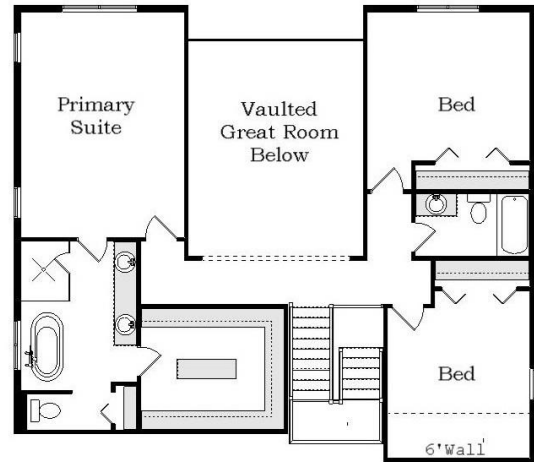

Setting the New Standard

Your Land Your Style Your Home Your Way
Design + Build = Your Best Value

Bates Street II MG
2735 Sq.Ft.

Copyright © 2021 Kraus Design
All Rights Reserved

The **Kraus** Company
DESIGN BUILD

Setting the New Standard

Your Land Your Style Your Home Your Way
Design + Build = Your Best Value

Bates Street Cabin MG
2665 Sq.Ft.

Copyright © 2021 Kraus Design
All Rights Reserved

We Welcome
Your Changes
to All of Our Plans