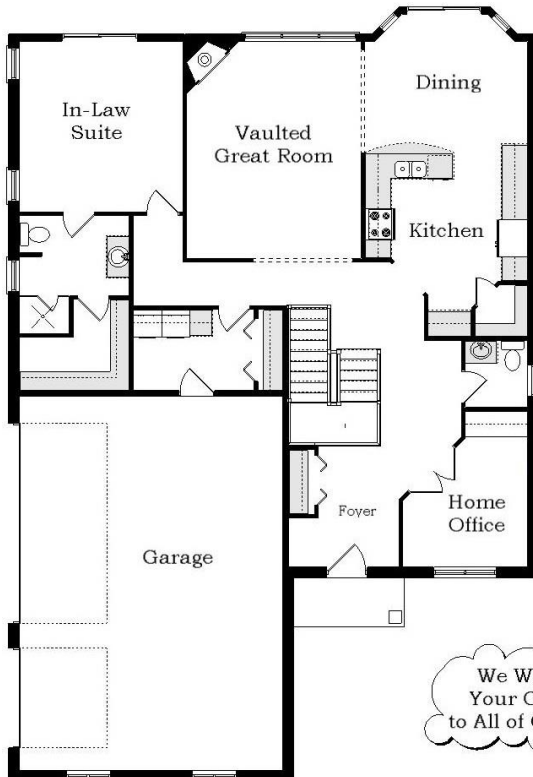

Your Land Your Style Your Home Your Way

Design + Build = Your Best Value

We Welcome
Your Changes
to All of Our Plans

Bates Street III MG
2830 Sq.Ft.

Copyright © 2021 Kraus Design
All Rights Reserved

The **Kraus** Company, LLC
DESIGN BUILD

Setting the New Standard

Your Land Your Style Your Home Your Way
Design + Build = Your Best Value

Bates Street II MG
2735 Sq.Ft.

Copyright © 2021 Kraus Design
All Rights Reserved

The **Kraus** Company
DESIGN BUILD

Setting the New Standard

Your Land Your Style Your Home Your Way
Design + Build = Your Best Value

Bates Street Cabin MG
2665 Sq.Ft.

Copyright © 2021 Kraus Design
All Rights Reserved

We Welcome
Your Changes
to All of Our Plans