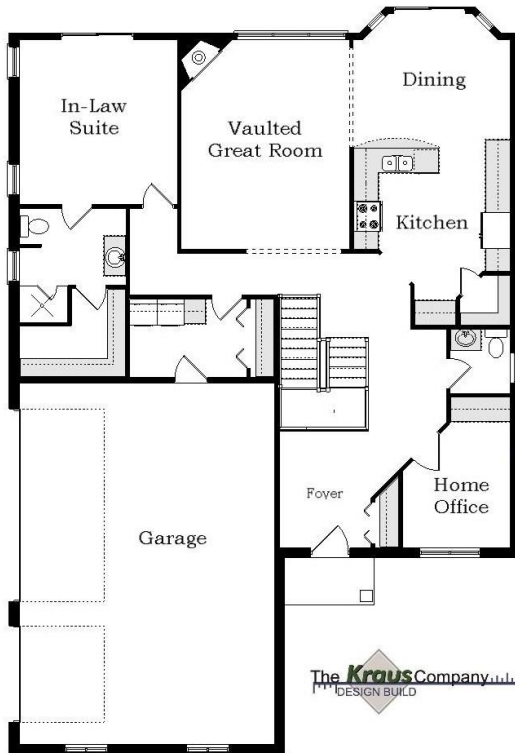

Your Land Your Style Your Home Your Way

Design + Build = Your Best Value

We Welcome
Your Changes
to All of Our Plans

Bates Street III MG
2830 Sq.Ft.

Copyright © 2021 Kraus Design
All Rights Reserved

The **Kraus** Company, LLC
DESIGN BUILD

Setting the New Standard

Your Land Your Style Your Home Your Way
Design + Build = Your Best Value

Bates Street II MG
2735 Sq.Ft.

Copyright © 2021 Kraus Design
All Rights Reserved

The **Kraus** Company
DESIGN BUILD

Setting the New Standard

Your Land Your Style Your Home Your Way
Design + Build = Your Best Value

Bates Street Cabin MG
2665 Sq.Ft.

Copyright © 2021 Kraus Design
All Rights Reserved

We Welcome
Your Changes
to All of Our Plans