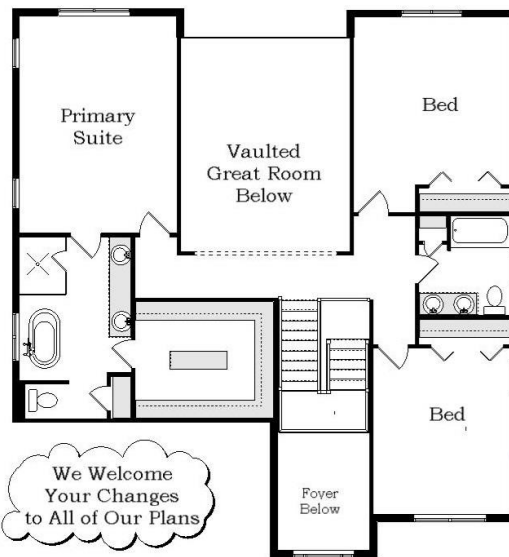

Your Land Your Style Your Home Your Way

Design + Build = Your Best Value

We Welcome
Your Changes
to All of Our Plans

Bates Street III MG
2830 Sq.Ft.

Copyright © 2021 Kraus Design
All Rights Reserved

The **Kraus** Company, LLC
DESIGN BUILD

Setting the New Standard

Your Land Your Style Your Home Your Way
Design + Build = Your Best Value

Bates Street II MG
2735 Sq.Ft.

Copyright © 2021 Kraus Design
All Rights Reserved

The **Kraus** Company
DESIGN BUILD

Setting the New Standard

Your Land Your Style Your Home Your Way
Design + Build = Your Best Value

Bates Street Cabin MG
2665 Sq.Ft.

Copyright © 2021 Kraus Design
All Rights Reserved

We Welcome
Your Changes
to All of Our Plans