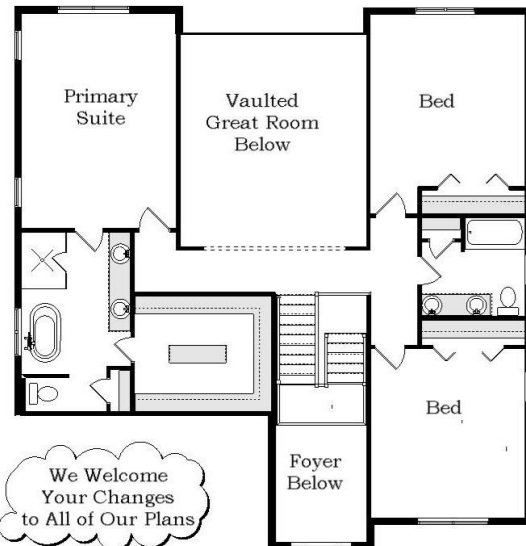

Your Land Your Style Your Home Your Way

Design + Build = Your Best Value

We Welcome
Your Changes
to All of Our Plans

Bates Street III MG
2830 Sq.Ft.

Copyright © 2021 Kraus Design
All Rights Reserved

The **Kraus** Company, LLC
DESIGN BUILD

Setting the New Standard

Your Land Your Style Your Home Your Way
Design + Build = Your Best Value

Bates Street II MG
2735 Sq.Ft.

Copyright © 2021 Kraus Design
All Rights Reserved

The **Kraus** Company
DESIGN BUILD

Setting the New Standard

Your Land Your Style Your Home Your Way
Design + Build = Your Best Value

Bates Street Cabin MG
2665 Sq.Ft.

Copyright © 2021 Kraus Design
All Rights Reserved

We Welcome
Your Changes
to All of Our Plans