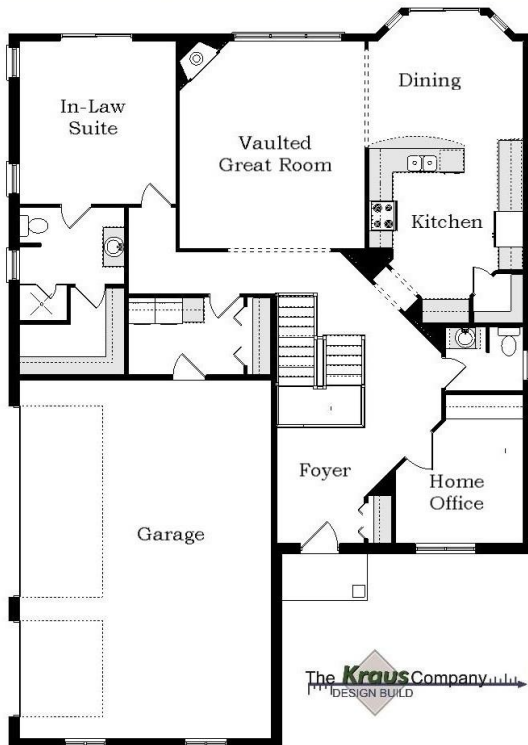

Your Land Your Style Your Home Your Way

Design + Build = Your Best Value

We Welcome
Your Changes
to All of Our Plans

Bates Street III MG
2830 Sq.Ft.

Copyright © 2021 Kraus Design
All Rights Reserved

The **Kraus** Company, LLC
DESIGN BUILD

Setting the New Standard

Your Land Your Style Your Home Your Way
Design + Build = Your Best Value

Bates Street II MG
2735 Sq.Ft.

Copyright © 2021 Kraus Design
All Rights Reserved

The **Kraus** Company
DESIGN BUILD

Setting the New Standard

Your Land Your Style Your Home Your Way
Design + Build = Your Best Value

Bates Street Cabin MG
2665 Sq.Ft.

Copyright © 2021 Kraus Design
All Rights Reserved

We Welcome
Your Changes
to All of Our Plans