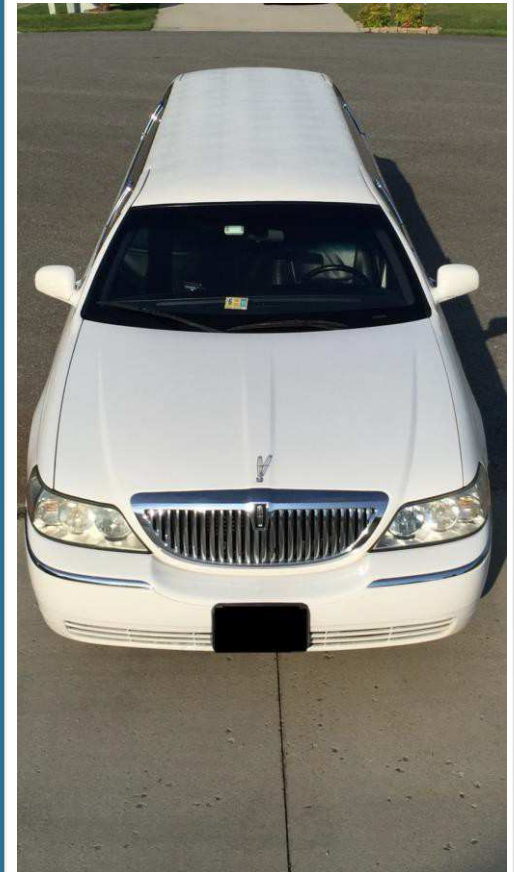

Who We Are

Our limo service was established in 2015 with a dream to become the best transportation option in Lynchburg and the surrounding areas. We set out to achieve this by offering our clientele the most luxurious, reliable and safe rides around town.

We are happy to provide you with complimentary ice and bottles of water whether you're traveling to the airport, or just 5 blocks up the road. Rest assured that we'll get you there in style, glitz and comfort. We also believe in providing the safest rides around.

Our drivers are experienced and professional - let them take you where you want to go!

Call to reserve
1-800-996-0335
434-221-6223

*Emerald
Limousine Service*