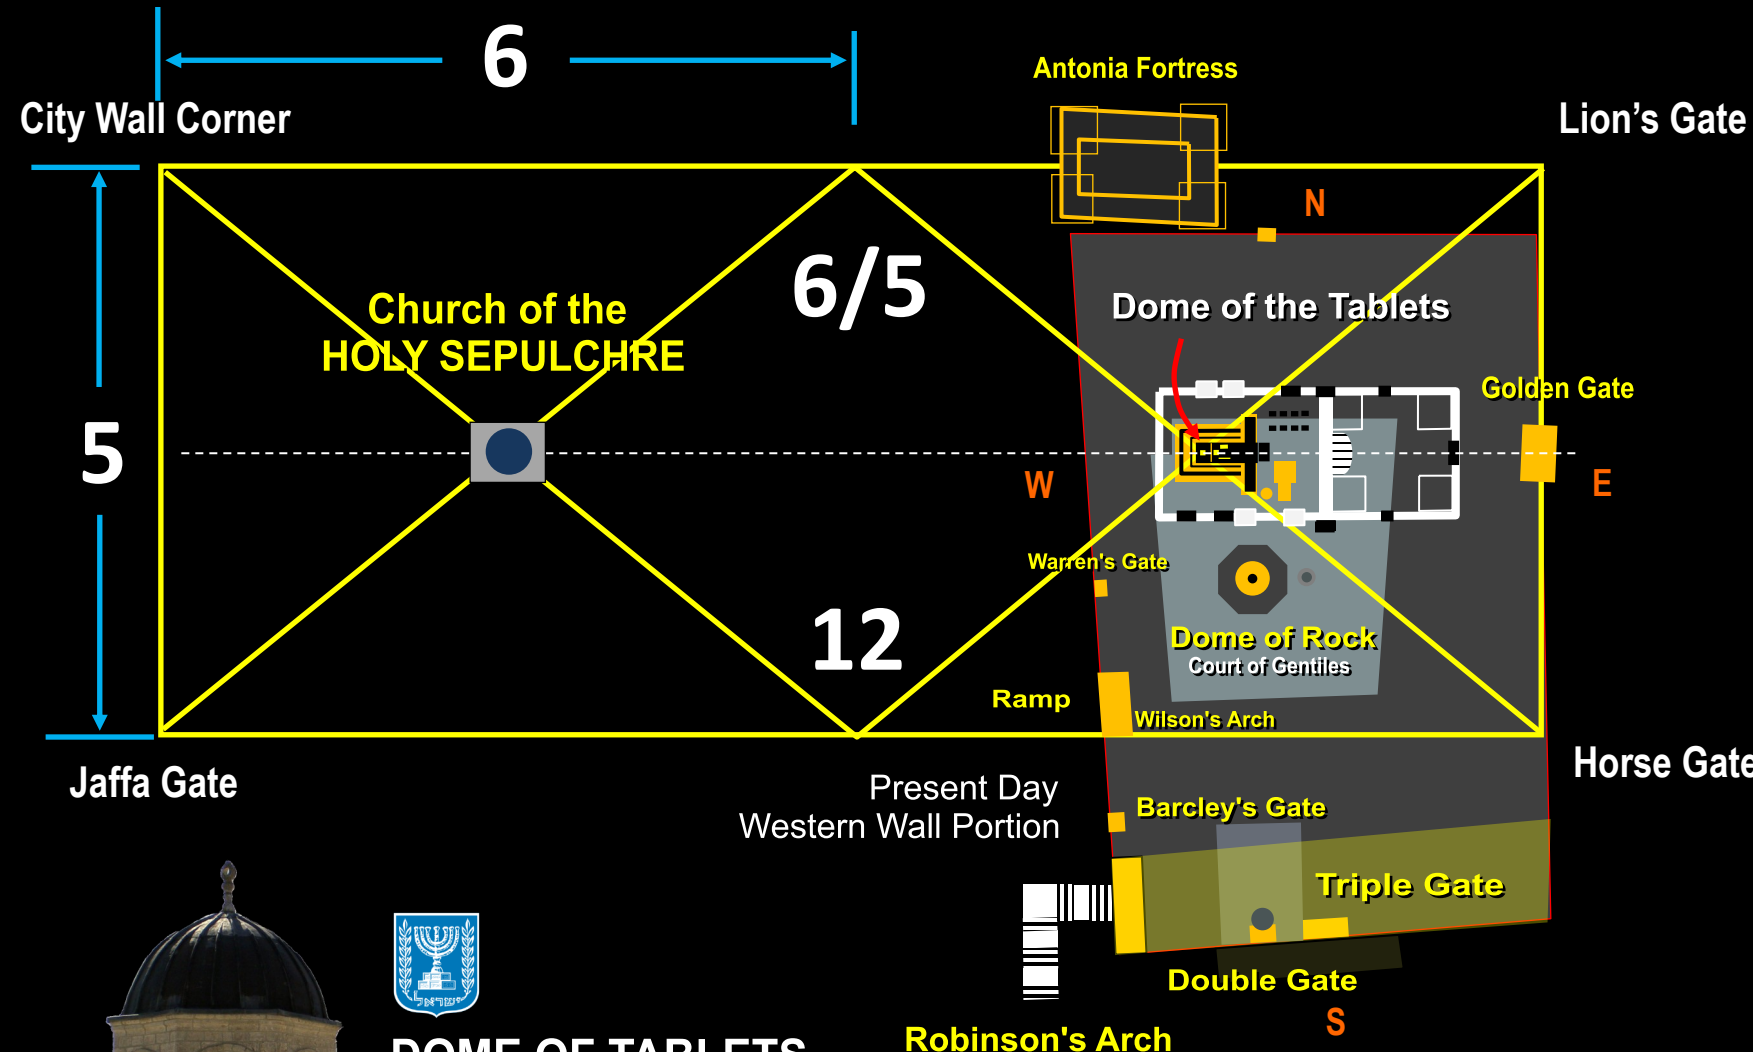

THE JEWISH 3RD TEMPLE

CONCEPTUALIZATION BASED ON THE DOME OF THE TABLETS LOCATION AND THE JERUSALEM RECTANGLE

AntiChrist
MERCY SEAT

ARK OF THE COVENANT
(Ark's design by Wyatt's eyewitness)

DOMES OF THE ROCK 3rd TEMPLE

3rd TEMPLE POSSIBLE LAYOUT

GOLDEN GATE

DOMES OF TABLETS
Speculated center
of Holy of Holies
TEMPLE MOUNT
Jerusalem, Israel