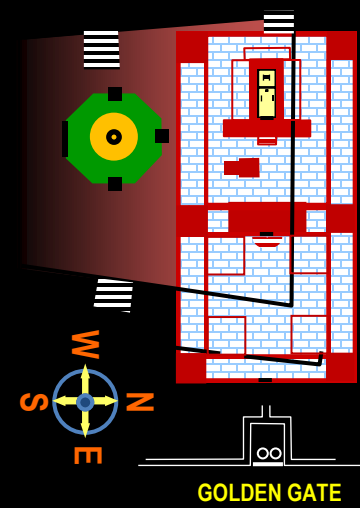

THE JEWISH 3RD TEMPLE

CONCEPTUALIZATION BASED ON THE DOME OF THE TABLETS LOCATION AND THE JERUSALEM RECTANGLE

AntiChrist
MERCY SEAT

ARK OF THE COVENANT
(Ark's design by Wyatt's eyewitness)

DOMES OF THE ROCK 3rd TEMPLE

3rd TEMPLE POSSIBLE LAYOUT

GOLDEN GATE

DOMES OF TABLETS
Speculated center
of Holy of Holies
TEMPLE MOUNT
Jerusalem, Israel