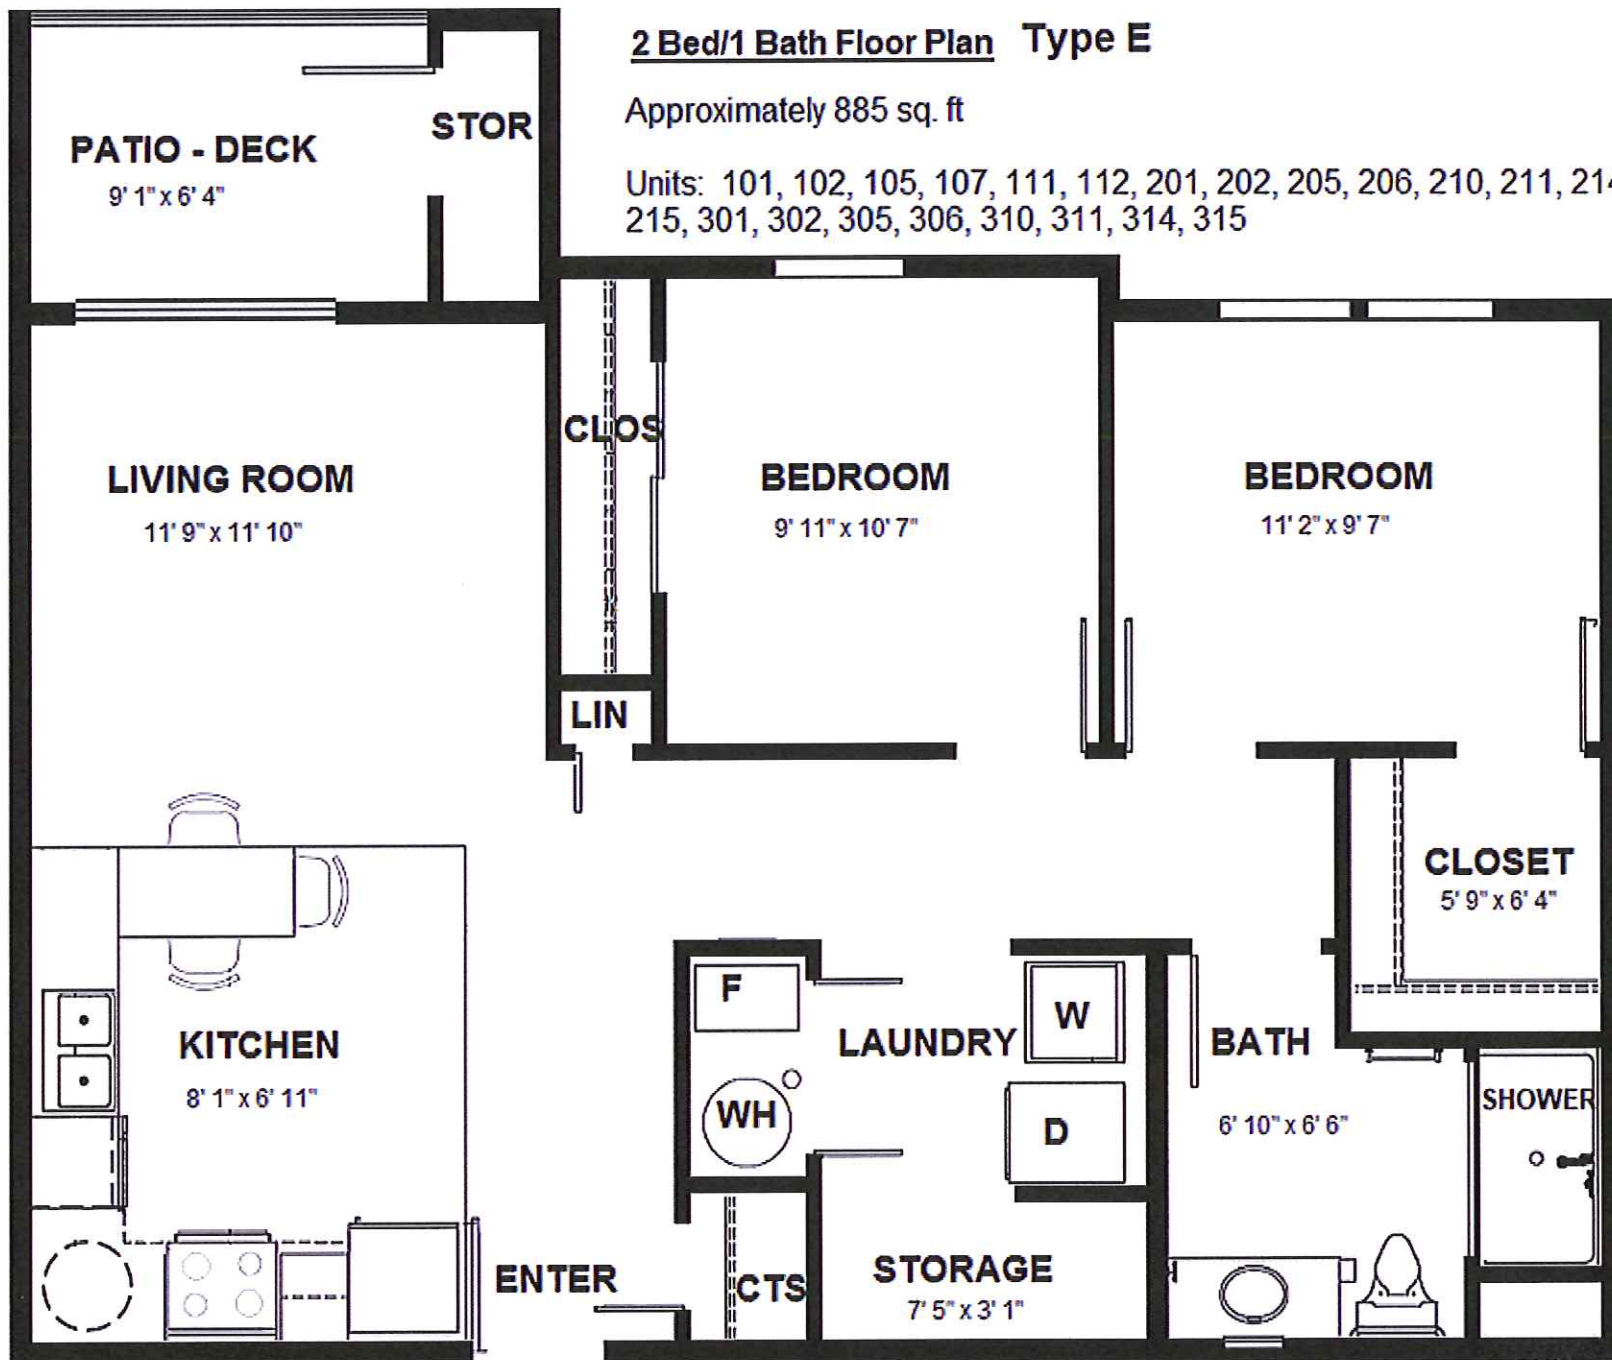

2 Bed/1 Bath Floor Plan Type E

Approximately 885 sq. ft

Units: 101, 102, 105, 107, 111, 112, 201, 202, 205, 206, 210, 211, 214, 215, 301, 302, 305, 306, 310, 311, 314, 315

LEGACY SENIOR
◆ Laramie, WY ◆

307-742-2011

www.Beacon.cc

2 Bed/1 Bath Floorplan HCP

Type F

Approximately 885 Square Feet
Units:
106, 108