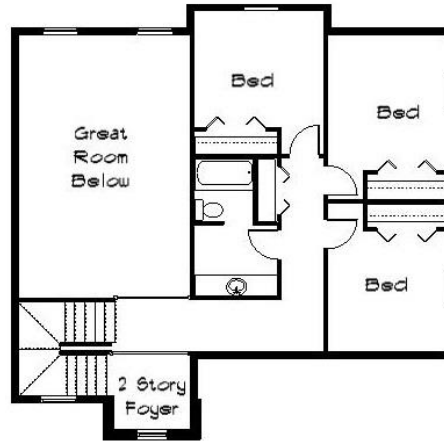

Your Land Your Style Your Home Your Way  
Design + Build = Your Best Value

Knoll Cottage  
2250 Sq.Ft.

Copyright © 2019 Kraus Design Build  
All Rights Reserved

248-972-5549

Setting the New Standard Since 1987