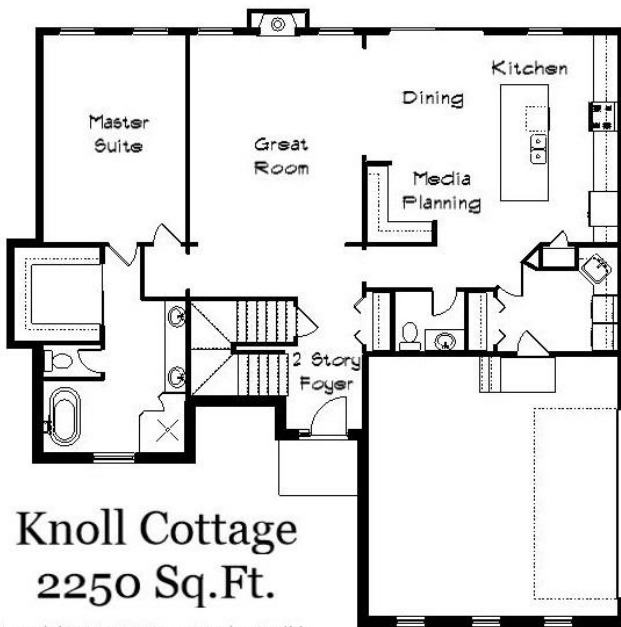

Your Land Your Style Your Home Your Way  
Design + Build = Your Best Value

Knoll Cottage  
2250 Sq.Ft.

Copyright © 2019 Kraus Design Build  
All Rights Reserved

248-972-5549

Setting the New Standard Since 1987