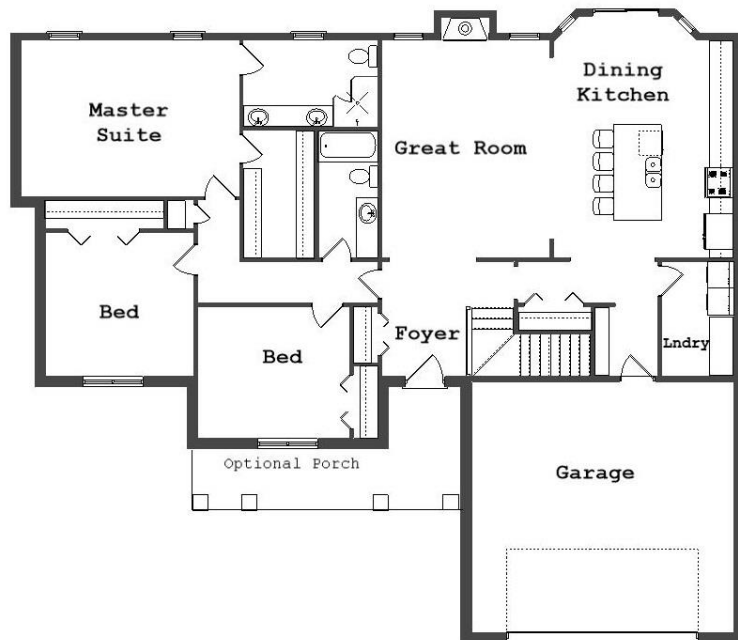

Your Land Your Style Your Home Your Way
Design + Build = Your Best Value

The **Kraus** Company
DESIGN BUILD

248-972-5549

The Grace Manor
1870 Sq.Ft.

Copyright © 2022 Kraus Design
All Rights Reserved

Setting the New Standard

Your Land Your Style Your Home Your Way

Design + Build = Your Best Value

The Grace Manor A

The Grace Manor B

Setting the New Standard