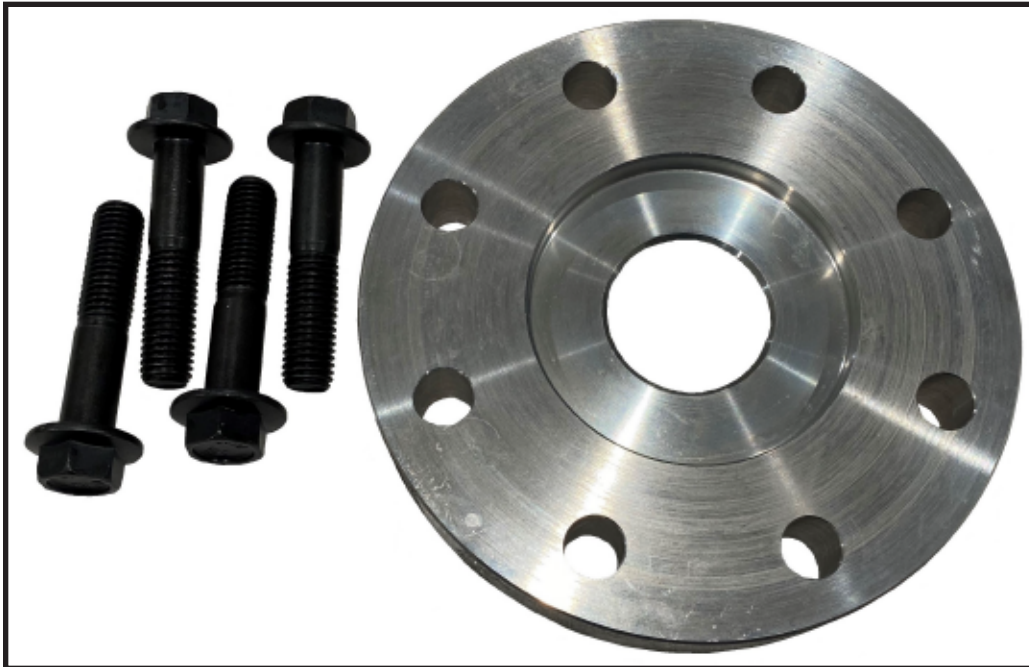

**McGAUGHY'S**  
S U S P E N S I O N   P A R T S

559-226-8196  
4603 E. VINE AVE.  
FRESNO, CA 93725  
[www.mcgaughys.com](http://www.mcgaughys.com)

**#50009 - REAR DRIVE LINE SPACER  
2019+ GM 1500 TRUCK**

**Includes:  
Rear Drive-Line  
Spacer &  
Hardware**

**\*Must be used when installing the rear shims that are  
included in the McGaughy's 7"-9" lift kit\***

[www.mcgaughys.com](http://www.mcgaughys.com)