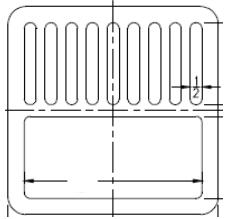

WICKETTS STAINLESS

SPECIFICATION

WFS-1414-6
6" Deep
FLOOR SINK

FS
FULL SLOTTED

HS
HALF SLOTTED

3Q
THREE QUARTED
SLOTTED

SG
SOLID GRATE

Engineering Specification: 16 GA. 304 Stainless Steel 14 X 14 Floor Sink 6" Deep;

Interior To Be Radius & Polished. 2", 3", 4" No Hub Or Inside Caulk Outlet.

Wicketts Stainless, LLC.
2618 San Miguel Dr. Bldg. # 376
Newport Beach, CA 92660
Tel: 951-858-2548
Fax: 951-638-9059
sales@wickettsstainless.com
www.wickettsstainless.com