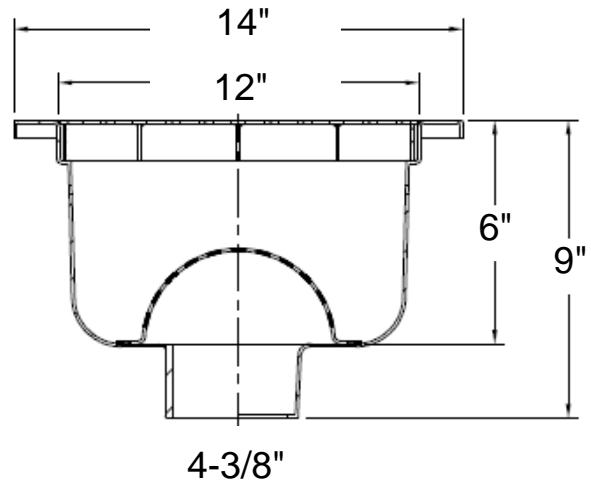

WICKETTS STAINLESS

SPECIFICATION

WFS-1414-6
6" Deep
FLOOR SINK

FS
FULL SLOTTED

HS
HALF SLOTTED

3Q
THREE QUARTED
SLOTTED

SG
SOLID GRATE

Engineering Specification: 16 GA. 304 Stainless Steel 14 X 14 Floor Sink 6" Deep;

Interior To Be Radius & Polished. 2", 3", 4" No Hub Or Inside Caulk Outlet.

Wicketts Stainless, LLC.
2618 San Miguel Dr. Bldg. # 376
Newport Beach, CA 92660
Tel: 951-858-2548
Fax: 951-638-9059
sales@wickettsstainless.com
www.wickettsstainless.com