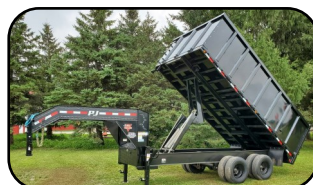

PJ Tandem Dual Gooseneck Dump

Scissors, 4' Removable Sides, Ramps,
Spare and 12K Axles w/ 14 Ply Tires

8x16 DD, 4'.....\$25,600
8x20 DD, 4'.....\$26,450

PJ 96" Gooseneck Deckover Dump

14K, Scissors, Ramps,
Fold Down Sides

14' D8.....Call for Price
16' D8.....Call for Price

PJ 96" Deckover Dump

14K, Scissors, Ramps,
Fold Down Sides

14' D8.....Call for Price
16' D8.....Call for Price

Financing Available on Most Models-
Call for Details