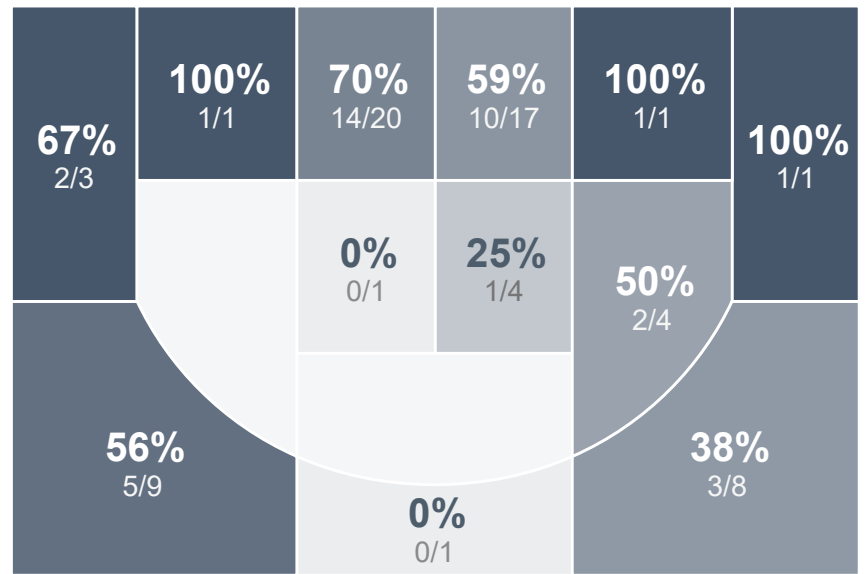

Box Score Report

LHS @ Watford City - Feb 3, 2023 - W 93-32

Period Stats

Team	1	2	Final
LHS	45	48	93
WCHS	16	16	32

Run Graph

Team Stats

	LHS	WCHS
Field Goal %	57.1%	27.9%
Effective Field Goal %	65.0%	31.4%
2FG Made/Attempted	29/48	9/28
2FG%	60.4%	32.1%
3FG Made/Attempted	11/22	3/15
3FG%	50.0%	20.0%
FT Made/Attempted	2/5	5/8
Free Throw Percentage	40.0%	62.5%
Points Per Possession	1.30	0.45
Transition Points	24	0
Points Off Turnovers	38	12
Second Chance Points	24	3
Points in the Paint	50	16
Offensive Rebounds	17	6
Defense Rebounds	25	15
Assists	32	4
Deflections	22	7
Steals	22	6
Blocks	3	2
Turnovers	16	30
Personal Fouls	8	5
Charges Taken	0	0

LEGACY GIRLS VARSITY

Watford City High School

LEGACY GIRLS VARSITY's Player Stats

Name	Pts	FG	3FG	FT	+/-	MINS	OREB	DREB	AST	DEFL	STL	BLK	TO	FOUL	CHG
#10 Ashley Kautz	7	3/4	1/1	0/1	+ 36	19	2	2	2	1	0	0	0	1	0
#11 Sapphire Lablanc	3	1/1	1/1	0/0	+ 15	10	0	0	2	0	1	0	0	0	0
#12 Halle Severson	4	2/4	0/0	0/0	+ 34	18	3	2	3	2	2	0	2	0	0
#13 Adison Sagaser	17	6/8	5/6	0/0	+ 25	16	0	0	2	2	2	1	2	0	0
#14 Whitney Welk	0	0/1	0/0	0/0	+ 12	5	0	0	1	1	1	0	0	3	0
#15 Aleah McPherson	2	1/3	0/2	0/0	+ 35	14	1	3	4	1	2	0	0	0	0
#20 Brooklyn Brendel	3	1/3	1/3	0/0	+ 22	15	1	2	1	3	1	0	2	0	0
#21 Jessica Botsford	0	0/0	0/0	0/0	+ 4	2	0	0	0	1	1	0	0	0	0
#22 Alyssa Eckroth	10	4/10	1/5	1/3	+ 13	19	0	4	3	0	2	0	3	0	0
#23 Mia Berryhill	7	3/7	1/3	0/0	+ 28	15	1	2	5	2	2	1	1	0	0
#25 Emily Berntson	2	1/1	0/0	0/0	+ 6	3	1	1	1	0	0	0	0	0	0
#31 Taylor Odden	0	0/2	0/0	0/0	+ 4	4	0	1	0	2	0	0	1	0	0
#32 Abby Burman	4	2/2	0/0	0/0	+ 7	1	0	0	0	1	0	0	0	0	0
#33 Kali Dauenhauer	6	3/5	0/0	0/0	+ 20	9	1	2	2	0	3	0	1	0	0
#34 Brooklynn Felchle	23	11/16	0/0	1/1	+ 26	17	4	6	2	5	4	1	3	3	0
#44 Aliya Selensky	5	2/3	1/1	0/0	+ 18	15	1	0	4	1	1	0	1	1	0