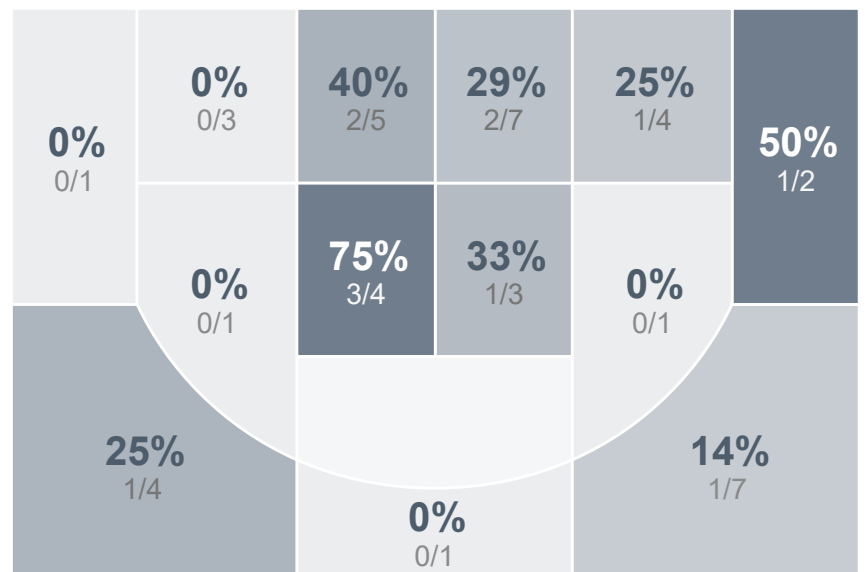

Box Score Report

LHS @ Watford City - Feb 3, 2023 - W 93-32

Period Stats

Team	1	2	Final
LHS	45	48	93
WCHS	16	16	32

Run Graph

Team Stats

	LHS	WCHS
Field Goal %	57.1%	27.9%
Effective Field Goal %	65.0%	31.4%
2FG Made/Attempted	29/48	9/28
2FG%	60.4%	32.1%
3FG Made/Attempted	11/22	3/15
3FG%	50.0%	20.0%
FT Made/Attempted	2/5	5/8
Free Throw Percentage	40.0%	62.5%
Points Per Possession	1.30	0.45
Transition Points	24	0
Points Off Turnovers	38	12
Second Chance Points	24	3
Points in the Paint	50	16
Offensive Rebounds	17	6
Defense Rebounds	25	15
Assists	32	4
Deflections	22	7
Steals	22	6
Blocks	3	2
Turnovers	16	30
Personal Fouls	8	5
Charges Taken	0	0

LEGACY GIRLS VARSITY

Watford City High School

LEGACY GIRLS VARSITY's Player Stats

Name	Pts	FG	3FG	FT	+/-	MINS	OREB	DREB	AST	DEFL	STL	BLK	TO	FOUL	CHG
#10 Ashley Kautz	7	3/4	1/1	0/1	+ 36	19	2	2	2	1	0	0	0	1	0
#11 Sapphire Lablanc	3	1/1	1/1	0/0	+ 15	10	0	0	2	0	1	0	0	0	0
#12 Halle Severson	4	2/4	0/0	0/0	+ 34	18	3	2	3	2	2	0	2	0	0
#13 Adison Sagaser	17	6/8	5/6	0/0	+ 25	16	0	0	2	2	2	1	2	0	0
#14 Whitney Welk	0	0/1	0/0	0/0	+ 12	5	0	0	1	1	1	0	0	3	0
#15 Aleah McPherson	2	1/3	0/2	0/0	+ 35	14	1	3	4	1	2	0	0	0	0
#20 Brooklyn Brendel	3	1/3	1/3	0/0	+ 22	15	1	2	1	3	1	0	2	0	0
#21 Jessica Botsford	0	0/0	0/0	0/0	+ 4	2	0	0	0	1	1	0	0	0	0
#22 Alyssa Eckroth	10	4/10	1/5	1/3	+ 13	19	0	4	3	0	2	0	3	0	0
#23 Mia Berryhill	7	3/7	1/3	0/0	+ 28	15	1	2	5	2	2	1	1	0	0
#25 Emily Berntson	2	1/1	0/0	0/0	+ 6	3	1	1	1	0	0	0	0	0	0
#31 Taylor Odden	0	0/2	0/0	0/0	+ 4	4	0	1	0	2	0	0	1	0	0
#32 Abby Burman	4	2/2	0/0	0/0	+ 7	1	0	0	0	1	0	0	0	0	0
#33 Kali Dauenhauer	6	3/5	0/0	0/0	+ 20	9	1	2	2	0	3	0	1	0	0
#34 Brooklynn Felchle	23	11/16	0/0	1/1	+ 26	17	4	6	2	5	4	1	3	3	0
#44 Aliya Selensky	5	2/3	1/1	0/0	+ 18	15	1	0	4	1	1	0	1	1	0