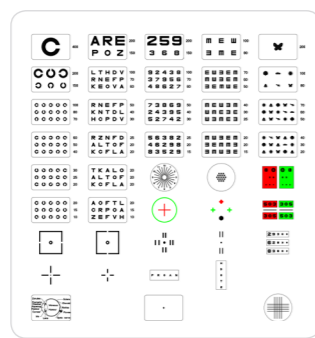

PACP-8000 provides optometry with the greater convenience using the refined design, a compact size, and diversified charts.

PACP-8000

AUTO CHART PROJECTOR

— Type C

Eyesight measurement using diversified charts

Diversified charts (4 types of A/C/D/R) per country are retained including binocular balance, aniseikonia, stereopsis, binocular vision test chart

Cost saving through adoption of LED light source

Maintenance & repair costs can be saved through adoption of LED light source having a semi-permanent service life

Bright & clear chart display

Brighter & clear chart display is provided by adoption of white LED

3.58 kg
Stand included

42 Charts
TYPE A/C/D/R

Refined design

Optometry room is made to stand out by the refined design embodying an eyeball.

Compact size

A roomy optometry space is provided using a more compact size
Size: 25% Reduction comparing with PACP-7000
Weight: 25% lighter than PACP-7000

Convenient focus adjustment

Convenient focus adjustment is enabled by a rotary aperture.