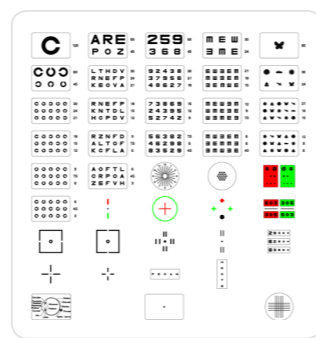

## AUTO CHART PROJECTOR

— Type A

— Type C

— Type R

— Type D

### Eyesight measurement using diversified charts

Diversified charts (4 types of A/C/D/R) per country are retained including binocular balance, aniseikonia, stereopsis, binocular vision test chart