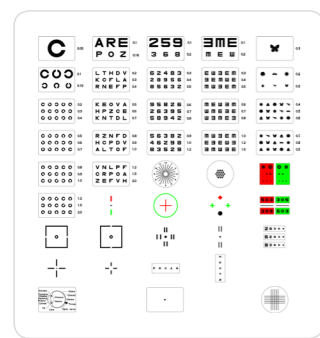

PACP-8000 provides optometry with the greater convenience using the refined design, a compact size, and diversified charts.

PACP-8000

AUTO CHART PROJECTOR

— Type A