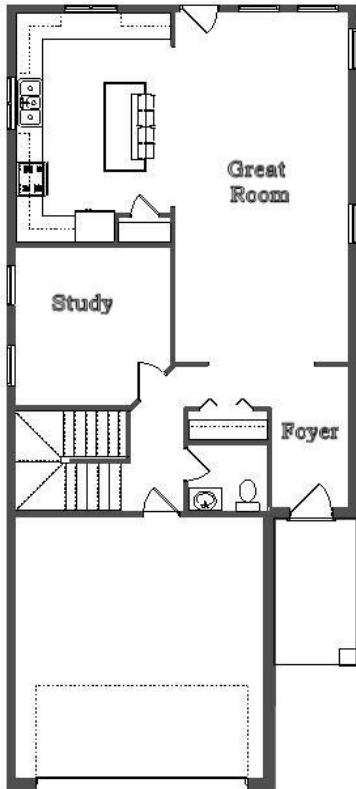

Your Land Your Style Your Home Your Way
Design + Build = Your Best Value

Copyright © 2018 Kraus Design
All Rights Reserved

In Town 4001 FE
2340 Sq.Ft.

40'+ x 120'+ Lot

Copyright © 2018 Kraus Design
All Rights Reserved

KRAUS

DESIGN + BUILD

248-972-5549

Setting the New Standard