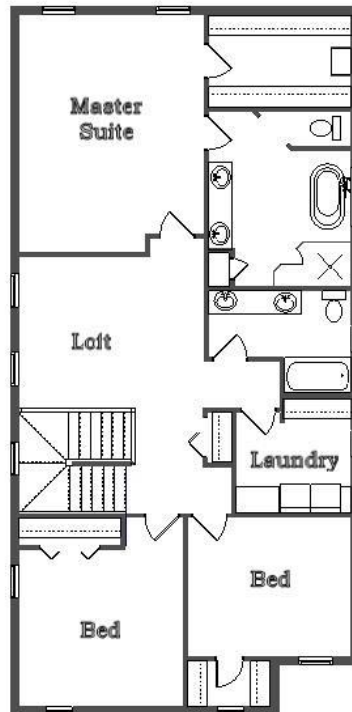

Your Land Your Style Your Home Your Way
Design + Build = Your Best Value

Copyright © 2018 Kraus Design
All Rights Reserved

In Town 4001 FE
2340 Sq.Ft.

40'+ x 120'+ Lot

Copyright © 2018 Kraus Design
All Rights Reserved

KRAUS

DESIGN + BUILD

248-972-5549

Setting the New Standard