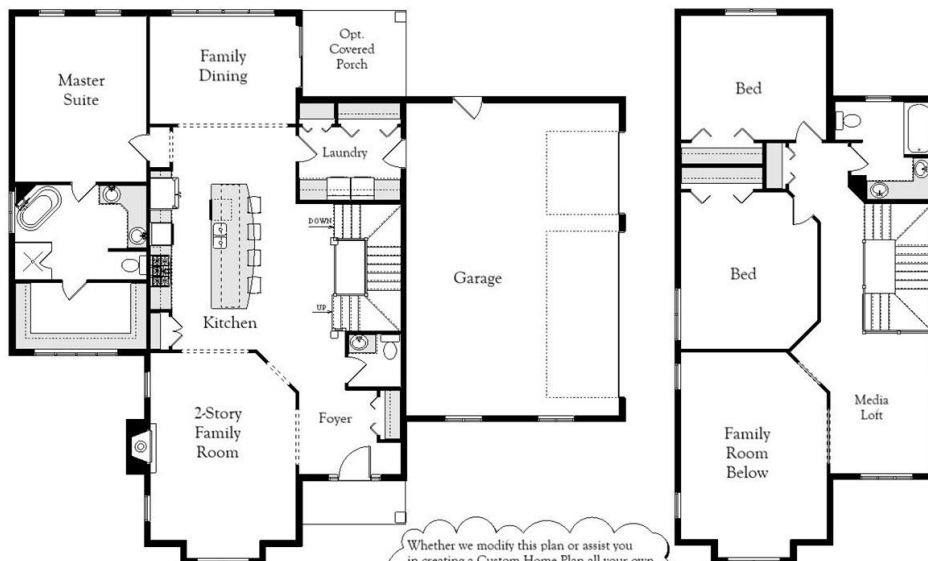

Your Land Your Style Your Home Your Way

Design + Build = Your Best Value

Whether we modify this plan or assist you in creating a Custom Home Plan all your own, our Design + Build process lets you take Your Home Design to the Level You Choose.

Bluerock 2400 Sq.Ft.

Copyright © 2022 Kraus Design Build
All Rights Reserved

The **Kraus** Company
DESIGN BUILD

248-972-5549

← krausbuild.com →

The **Kraus** Company
Floor Plans

Setting the New Standard