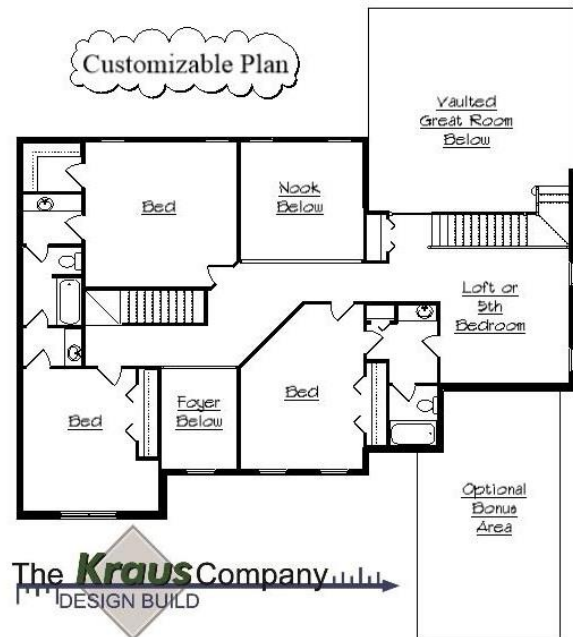

Your Land Your Style Your Home Your Way Design + Build = Your Best Value

Oakland Manor
3935 Sq.Ft.

Copyright © 2019 Kraus Design Build
All Rights Reserved

The **Kraus** Company
DESIGN BUILD

248-972-5549

Setting the New Standard Since 1987