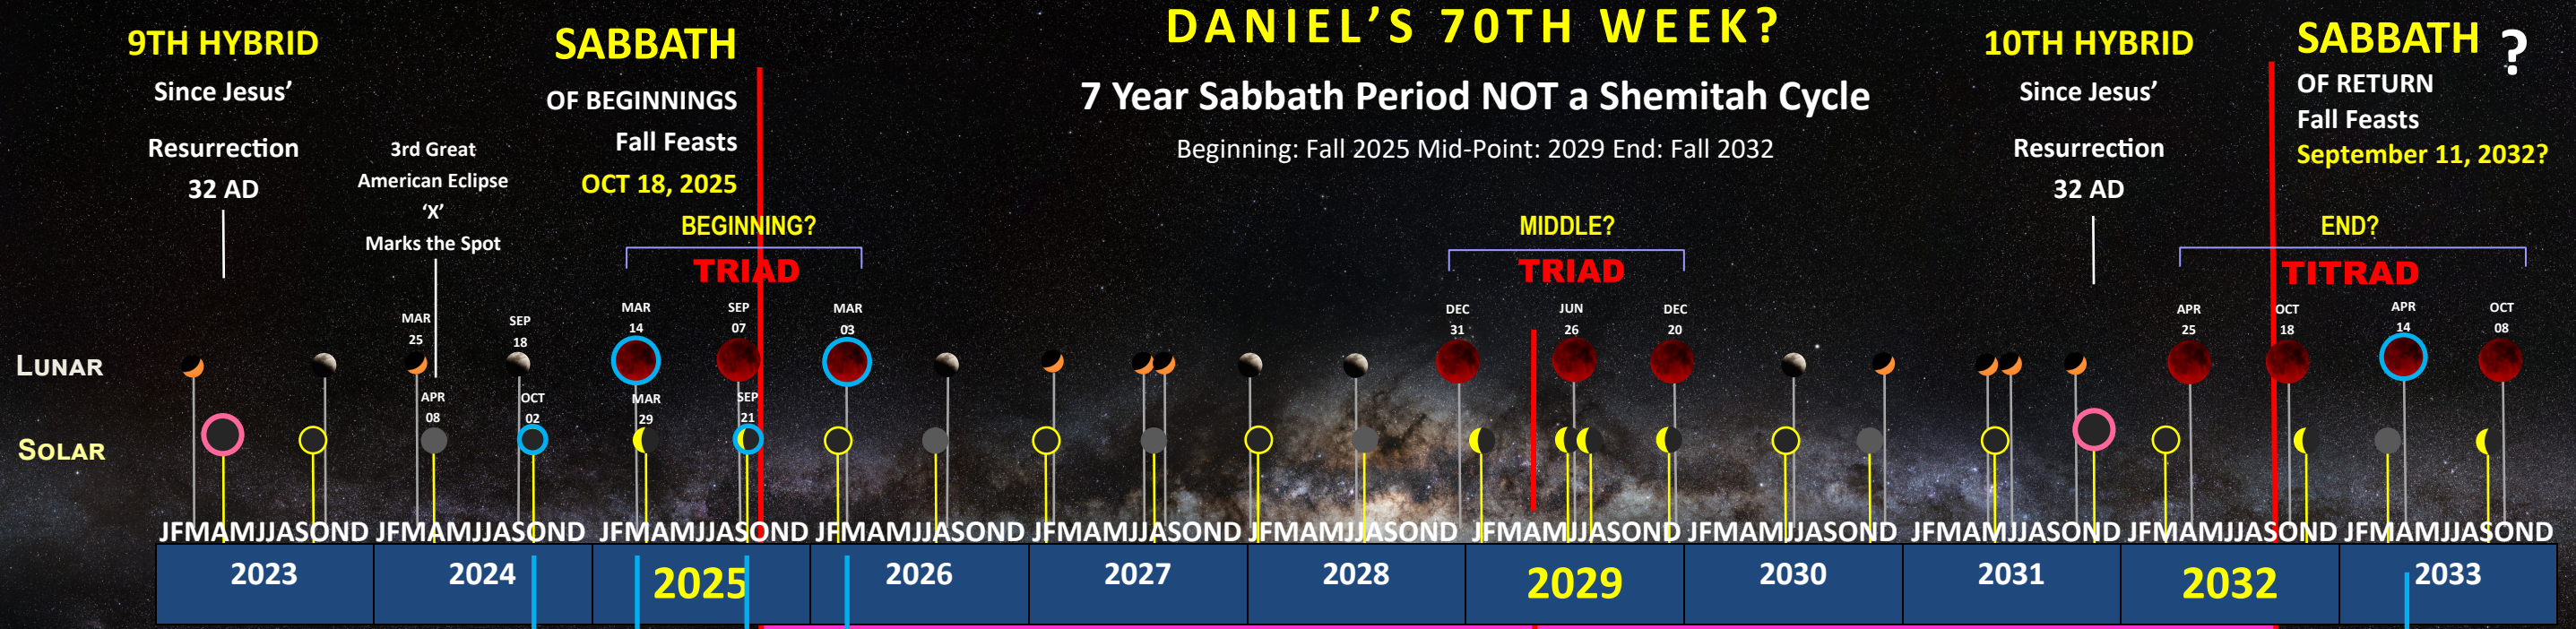

ECLIPSE PATTERNS 2023-2033

SOLAR AND LUNAR ECLIPSE PATTERNS CORRESPONDING TO POSSIBLE TRIBULATION PERIOD

COVID PANDEMIC
March 11, 2020
To, September 11, 2032
=150 Months

Rosh HaShanah SEP 2
Purim MAR 14
Rosh HaShanah SEP 22
Purim MAR 3

3RD TEMPLE
Temple Mount

3.5 Years - 42 Months - 1260 Days ?

PASSOVER
March 30 2029
Abomination of Desolation?

3.5 Years - 42 Months - 1260 Days ?

70 AD
Destruction 2nd Temple
70 AD + 1,948 Years = 2018
70th Year Anniversary
1948 Birth of Modern Israel

80TH YEAR
If by Strength from 1952

START OF JESUS' MINISTRY

28 AD + 7 Shemitahs = 70 AD

28	35	42	49	56	63	70
1	2	3	4	5	6	7

Not from 30 AD + 40 Years = 70

2018 + 7 Year Sabbath
= 2025
Start of Tribulation Period?
Daniel's **70th** Week?

1ST
YEAR SHEMITAH ISRAEL RETURNS
Fall 1952 + 80 Years
= Fall 2032
2032 - 7 Year Tribulation = 2025